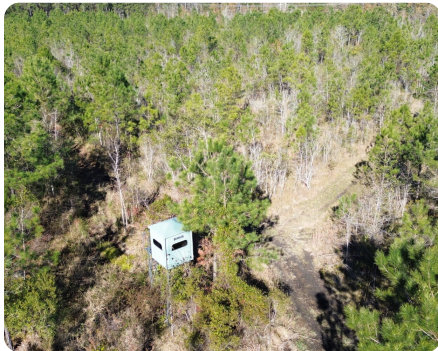

SOLD

Jamestown Hunting Tract

41.8 +/- Acres | Berkeley County, SC

ADDRESS

0 Gumville Road
Jamestown, SC 29453

LOCATION

From Moncks Corner take Highway 17A towards Jamestown. Turn right on Gumville Road and the property is on the left about 500 feet down.

PROPERTY SUMMARY

Excellent opportunity to own 42 +/- acres in the Francis Marion National Forest. This property is set up for deer and turkey hunting with deerstands, shooting lanes, and a big food plot in place. The land has 1,200 +/- feet along Gumville Road as well as 950 +/- feet along the National Forest Boundary. Close to the Santee River and Moncks Corner. An additional 88 +/- acres is available.