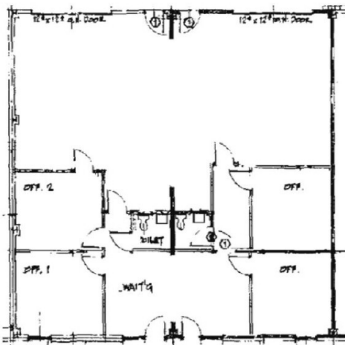

SOLD

North Raleigh Flex Space!

0.05 +/- Acres | Wake County, NC | CALL FOR PRICE

ADDRESS

4912 Alpinis Drive Suite 100
Raleigh, NC 27616

LOCATION

End Cap Unit Located at Listed
Address.

PROPERTY SUMMARY