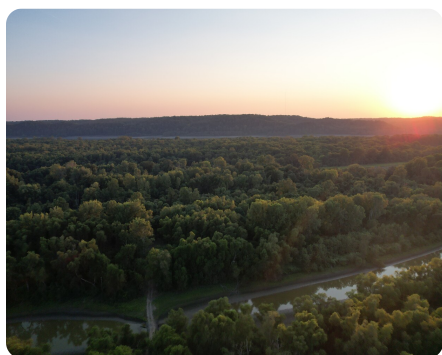

SOLD

Mississippi River Bottom Hunting

51.47 +/- Acres | Union County, IL

ADDRESS

1 Mississippi Rive Levee Rd
Wolf Lake, IL 62998

LOCATION

Call listing agent for directions.

PROPERTY SUMMARY

This 51.47 surveyed acres in Union County offers all things a hunter would want in one small package. There is ample cover, trails (allowing easy access throughout the property) and food plots in place. There is abundance of wildlife on the property and in the immediate area, there is a lot of WRP ground all around that will offer habitat for the years to come. There are also ag fields that but up to the North and South ends of the property with large age fields just to West. There is everything the wildlife would want all on this property and in the immediate area. The property offers Deer, Turkey, fishing and potential Waterfowl hunting. Sitting along the Mississippi flyway and just miles from several hunting clubs there is the potential to be duck hunted as well. There aren't many properties that offer the ability to hunt all things southern Illinois has to offer.