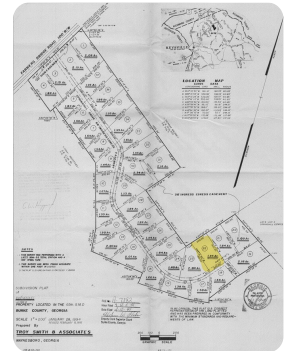

## Pine Needle Homesite

1 +/- Acres | Burke County, GA

### ADDRESS

2568 Pine Needle Road  
Hephzibah, GA 30815