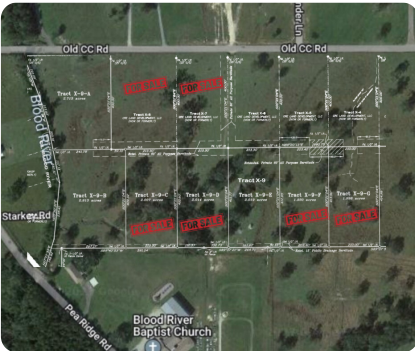

NATIONAL LAND REALTY®

Custom Homesite Lot C

2 +/- Acres | Livingston Parish, LA | \$60,000

ADDRESS

Lot C Old CC Rd
Albany, LA 70711

LOCATION

From Walker, Exit I-12 at the Albany exit, go left and take Hwy 43 then turn left on Old CC Rd. Turn left on the gravel road, JJ Street, then turn right at the end of the gravel road and Lot X-9-C is to the right of the corner Lot.

PROPERTY SUMMARY

Build your custom home on beautiful property located in Albany, La. on desired Old CC Rd. No mobile. No HOA. Utility pole is located 2 Lots to the left. Natural Gas, Water, and Internet available. Private Sewer.