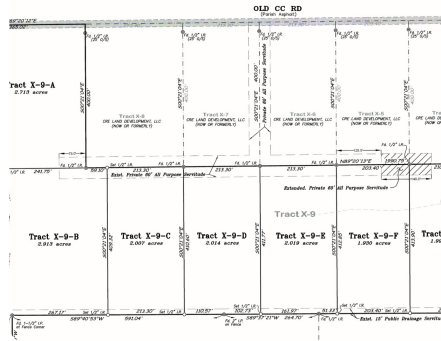

NATIONAL LAND REALTY®

Custom Homesite Lot C

2 +/- Acres | Livingston Parish, LA | $60,000

ADDRESS

Lot C Old CC Rd
Albany, LA 70711

LOCATION

From Walker, Exit I-12 at the Albany exit, go left and take Hwy 43 then turn left on Old CC Rd. Turn left on the gravel road, JJ Street, then turn right at the end of the gravel road and Lot X-9-C is to the right of the corner Lot.

PROPERTY SUMMARY

Build your custom home on beautiful property located in Albany, La. on desired Old CC Rd. No mobile. No HOA. Utility pole is located 2 Lots to the left. Natural Gas, Water, and Internet available. Private Sewer.

nationalland.com/listing/homesite-lot-c

NATIONAL
LAND
REALTY®

National Land Realty
37283 Swamp Road
Unit 702
Prairieville, LA 70769
NationalLand.com

LAND

Allison Liuzzo
Office: 225-831-8677
Cell: 225-773-6525
Fax: 864-331-1610
Aliuzzo@nationalland.com

The above information is from sources deemed reliable, however the accuracy is not guaranteed.
National Land Realty assumes no liability for error, omissions or investment results.