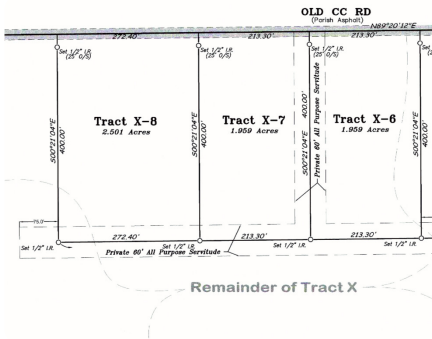

Custom Homesite Lot 8

2.5 +/- Acres | Livingston Parish, LA | \$80,000

ADDRESS

Lot X-8 Old CC Rd
Albany, LA 70711

LOCATION

From Walker, Exit I-12 at the Albany exit, go left and take Hwy 43 then turn left on Old CC Rd. Lot X-8 is 1 Lot to the right of the gravel road.

PROPERTY SUMMARY

Build your custom home on beautiful property located in Albany, La. on desired Old CC Rd. No mobile. No HOA. Underground utilities on Lot X-8.

nationalland.com/listing/homesite-lot-8

National Land Realty
37283 Swamp Road
Unit 702
Prairieville, LA 70769
NationalLand.com