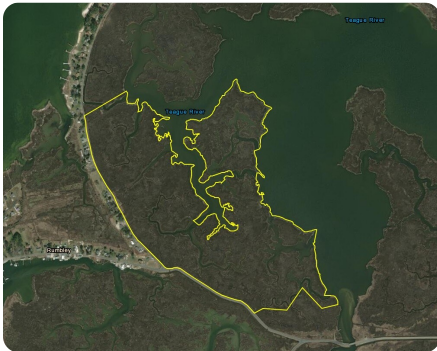

Teague Creek Marsh

148.31 +/- Acres | Somerset County, MD | \$90,000

ADDRESS

0 Rumbley Rd
Westover, MD 21871

LOCATION

Take Rumbley Rd, road frontage begins on Rumbley Rd and continues onto Riverview Rd. Property is on the right side of the road. Plenty of parking next to the sale sign.

PROPERTY SUMMARY

Teague Creek Marsh - 148.31+- acres on Rumbley Rd with two+/- miles of road frontage on Teague Creek which leads to the Chesapeake Bay. The shoreline is licensed and has two additional licensed blind sites. Ideal location for waterfowl hunting and fishing. There is a large sign placed on the property in the location where you can pull off the road and park.