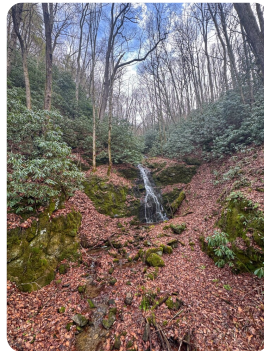

ADDRESS

00 Sugar Loaf Mountain Rd
Marshall, NC 28753

LOCATION

Call listing agents for directions.
Showings conducted by appointment only.

PROPERTY SUMMARY

Escape to 5± peaceful acres in Marshall, NC, nestled in Madison County. This private parcel offers stunning long-range mountain views and borders Pisgah National Forest Game Lands, providing direct access to miles of wilderness—perfect for hunting, hiking, and wildlife watching.

Abundant deer, turkey, bear, and birdlife make it a haven for nature lovers. Access is via a scenic drive through wooded landscapes, with mountain views and a nearby waterfall enhancing the experience. The setting offers a tranquil retreat from city life.

Enjoy the perfect balance of seclusion and convenience, with easy access to both Pisgah National Forest and the charming town of Marshall. Whether building a vacation cabin, year-round home, or keeping it for recreation, this property offers endless potential in the heart of the mountains.

nationalland.com/listing/sugar-loaf-mountain-tract

National Land Realty
3265 S NC 127 Hwy
Hickory, NC 28602
NationalLand.com

Justin Sizemore
Office: 828-554-7256
Cell: 828-320-1610
Fax: 864-331-1610
Jsizemore@nationalland.com

Chase Blalock
Office: 980-400-3943
Cell: 919-280-5180
Fax: 864-331-1610
Cblalock@nationalland.com

The above information is from sources deemed reliable, however the accuracy is not guaranteed.
National Land Realty assumes no liability for error, omissions or investment results.