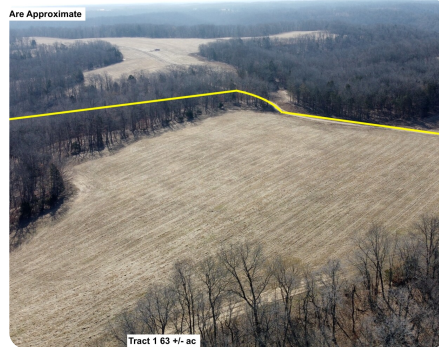

PRICE REDUCED

NATIONAL LAND REALTY®

Warren County 63 Tract 1

63 +/- Acres | Warren County, MO | \$945,000

ADDRESS

0000 Lot 1 Polston Ln
Marthasville, MO 63357

LOCATION

0000 Polston Ln Marthasville, MO
63357

PROPERTY SUMMARY

Here is your chance to own some land that has many possibilities. Would be a great getaway or a place to build your forever home. This 63 +/- acres, based on final survey, has about 9 acres of open ground. The rest is in hardwood timber with rolling hills. The new road comes up along the west side of lot 1. Many possibilities for this piece of land from hunting, retreat and/or place to build your home. Multiple acreage options available- contact listing agent for details.