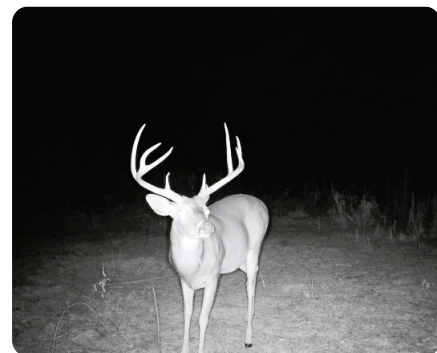

## Roxie Deer, Turkey & Camp

402 +/- Acres | Adams County, MS

### PROPERTY SUMMARY

Walk out the front door of your camp in the spring and hear 5-10 turkeys gobbling! Sit on your deer stand and know you have a real chance of seeing a 160" giant! That is what this property has to offer. Located within 30 minutes from Natchez, MS. It has very nice road structure to make all the property accessible. Numerous food plots ranging in size from little honey holes to large destination size. Almost all food plots are equipped with a box stand. The timber on the property ranges in age from young to middle-aged to mature and consists of hardwood and pine plantation. If you are a turkey hunter then you will enjoy chasing them on this tract because the road access allows you to get on the other side of a runaway bird. The numerous food plots will always provide good deer stand options according to wind direction. This large piece of land also comes with a camp consisting of 4 buildings making it a 2 family setup. Call us for a private showing of this quality hunting tract.