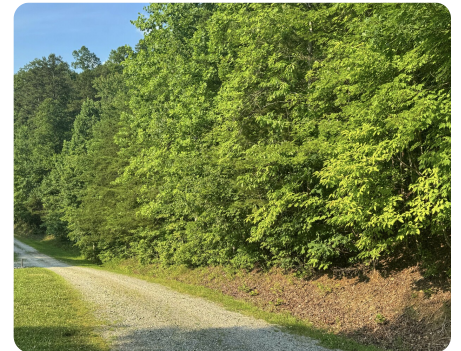

ADDRESS

00 S Crossings Dr
Marion, NC 28752

LOCATION

Call listing agent for directions.
Scheduled showings by appointment only.

PROPERTY SUMMARY

Situated in McDowell County, North Carolina, lies a beautiful tract of land offering 35+/- acres of natural splendor on Ledbetter Mountain. Ideal for those seeking a retreat into nature, this property beckons with its tranquil setting and abundant hunting and recreational opportunities. Located in Marion, NC, this property enjoys convenient access to several major cities amenities while retaining its secluded feel. McDowell County's rich landscape, known for its rolling hills and dense forests, provides the perfect backdrop for outdoor enthusiasts and hunters alike.

The highlight of this property is its potential for stunning long-range views. Perched on Ledbetter Mountain, the land offers glimpses of panoramic vistas that stretch across the surrounding countryside.

For outdoor enthusiasts, this acreage is a playground waiting to be explored. Whether you enjoy hunting, ATVs or simply immersing yourself in the tranquility of nature, there's something here for everyone. The diverse terrain provides

nationalland.com/listing/ledbetter-mountain-hunting-recreation-tract

National Land Realty
3265 S NC 127 Hwy
Hickory, NC 28602
NationalLand.com

Justin Sizemore
Office: 828-554-7256
Cell: 828-320-1610
Fax: 864-331-1610
Jsizemore@nationalland.com

The above information is from sources deemed reliable, however the accuracy is not guaranteed.
National Land Realty assumes no liability for error, omissions or investment results.