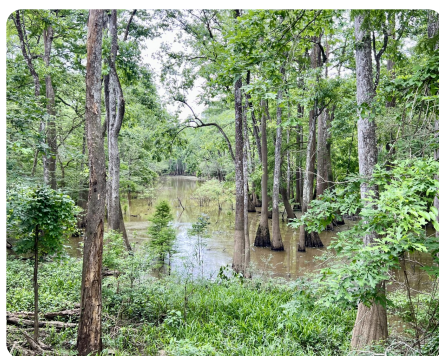

ADDRESS

0 Alabama River
Stockton, AL 36579

LOCATION

Call agent for directions

PROPERTY SUMMARY

This 39± acre sportsman's paradise on the Alabama River in north Baldwin County offers unmatched hunting and fishing. Accessible only by boat, this secluded off-grid retreat borders 42,451± acres of Upper Delta Wildlife Management Area (WMA), providing endless outdoor opportunities. The elevated camp overlooks a cypress slough and is surrounded by mature hardwoods. A large deck and boardwalks connect the camp to the generator shed, ATV platform, and boat landing. Enjoy abundant wildlife including deer, turkey, hogs, ducks, and more. Internal trails provide ATV access to food plots and feed stations across the fertile bottomland. A rare chance to own a private getaway with direct access to thousands of acres of public land for hunting and fishing. Shown by appointment only.

nationalland.com/listing/alabama-river-upper-delta-wma-private-hunting-fishing-camp-with-acreage

National Land Realty
9 N. Conception St.
Mobile, AL 36602
Nationalland.com

Matt Horton
Office: 251-766-0681
Cell: 251-463-7670
Fax: 888-672-1810
Mhorton@nationalland.com

Clint Flowers, ALC
Office: 251-572-7366
Cell: 251-387-0787
cflowers@nationalland.com

The above information is from sources deemed reliable, however the accuracy is not guaranteed. National Land Realty assumes no liability for error, omissions or investment results.