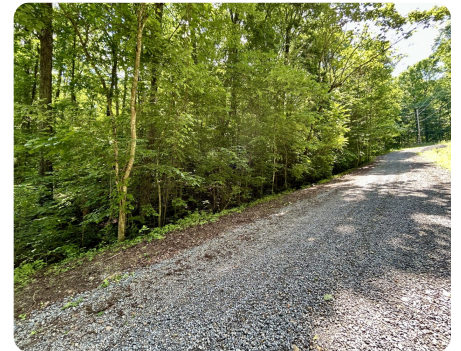

Grand Country Estates Multiple Lots

2.92 +/- Acres | Cocke County, TN | \$75,000

ADDRESS

TBD Grand Country Dr
Cosby, TN 37722

LOCATION

From I-40E to Asheville take exit 435 onto Hwy 321 to Gatlinburg. In 5.2 mi turn right onto Old Hwy 32. IN 4.6 mi turn left onto Hopkins Rd. In 600 ft veer right onto Grand Country Dr. In 0.4 mi the lots are on your left.

PROPERTY SUMMARY

Discover this opportunity in the Grand Country Estates Community of Cosby. These three contiguous wooded lots (34, 35, and 36) total 2.92 acres and offer a peaceful, private setting just 30 minutes from Gatlinburg. Ideal for up to three homes for personal or rental purposes. Enjoy East Tennessee's natural beauty and all the Great Smoky Mountains have to offer. Aerial maps are approximate. Refer to survey for accurate representation. Call our office for more information.