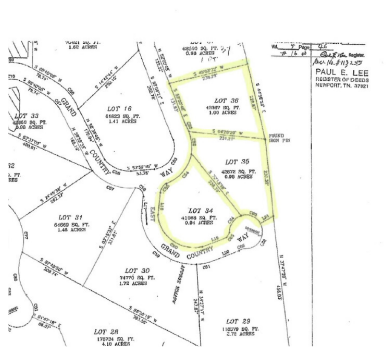

Grand Country Estates Multiple Lots

2.92 +/- Acres | Cocke County, TN | \$75,000

ADDRESS

TBD Grand Country Dr
Cosby, TN 37722

LOCATION

From I-40E to Asheville take exit 435 onto Hwy 321 to Gatlinburg. In 5.2 mi turn right onto Old Hwy 32. IN 4.6 mi turn left onto Hopkins Rd. In 600 ft veer right onto Grand Country Dr. In 0.4 mi the lots are on your left.

PROPERTY SUMMARY

Discover this opportunity in the Grand Country Estates Community of Cosby. These three contiguous wooded lots (34, 35, and 36) total 2.92 acres and offer a peaceful, private setting just 30 minutes from Gatlinburg. Ideal for up to three homes for personal or rental purposes. Enjoy East Tennessee's natural beauty and all the Great Smoky Mountains have to offer. Aerial maps are approximate. Refer to survey for accurate representation. Call our office for more information.