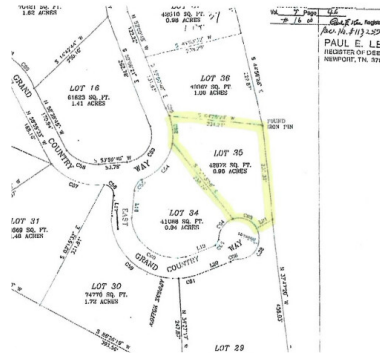

NATIONAL LAND REALTY®

Grand Country Estates Lot 35

0.98 +/- Acres | Cocke County, TN | \$25,000

ADDRESS

00 Grand Country Dr
Cosby, TN 37722

LOCATION

From I-40E to Asheville take exit 435 onto Hwy 321 to Gatlinburg. In 5.2 mi turn right onto Old Hwy 32. IN 4.6 mi turn left onto Hopkins Rd. In 600 ft veer right onto Grand Country Dr. In 0.4 mi the lots are on your left.

PROPERTY SUMMARY

Discover your dream mountain home site in Grand Country Estates of Cosby, TN. This 0.98-acre wooded lot offers a peaceful retreat just 30 minutes from Gatlinburg's attractions. Ideal for a personal home or investment, with potential for short-term rentals, this property combines tranquility with convenience. Two additional adjoining lots are available. Aerial maps are approximate. Please refer to the survey for the most accurate representation. Call our office for more information.