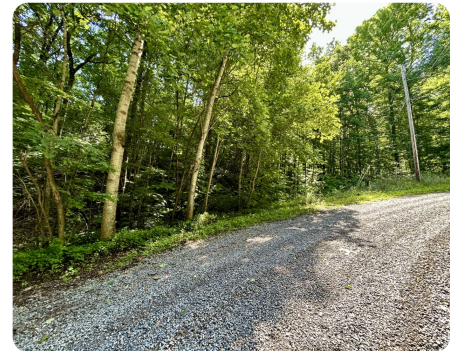

NATIONAL LAND REALTY®

Grand Country Estates Lot 35

0.98 +/- Acres | Cocke County, TN | \$25,000

ADDRESS

00 Grand Country Dr
Cosby, TN 37722

LOCATION

From I-40E to Asheville take exit 435 onto Hwy 321 to Gatlinburg. In 5.2 mi turn right onto Old Hwy 32. IN 4.6 mi turn left onto Hopkins Rd. In 600 ft veer right onto Grand Country Dr. In 0.4 mi the lots are on your left.

PROPERTY SUMMARY

Discover your dream mountain home site in Grand Country Estates of Cosby, TN. This 0.98-acre wooded lot offers a peaceful retreat just 30 minutes from Gatlinburg's attractions. Ideal for a personal home or investment, with potential for short-term rentals, this property combines tranquility with convenience. Two additional adjoining lots are available. Aerial maps are approximate. Please refer to the survey for the most accurate representation. Call our office for more information.