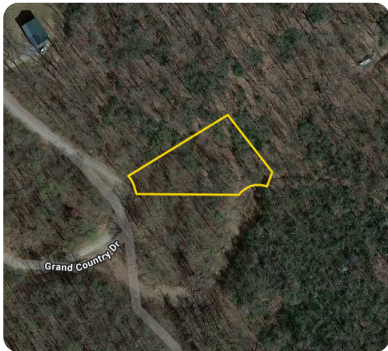

NATIONAL LAND REALTY®

Grand Country Estates Lot 35

0.98 +/- Acres | Cocke County, TN | \$25,000

ADDRESS

00 Grand Country Dr
Cosby, TN 37722

LOCATION

From I-40E to Asheville take exit 435 onto Hwy 321 to Gatlinburg. In 5.2 mi turn right onto Old Hwy 32. IN 4.6 mi turn left onto Hopkins Rd. In 600 ft veer right onto Grand Country Dr. In 0.4 mi the lots are on your left.

PROPERTY SUMMARY

Discover your dream mountain home site in Grand Country Estates of Cosby, TN. This 0.98-acre wooded lot offers a peaceful retreat just 30 minutes from Gatlinburg's attractions. Ideal for a personal home or investment, with potential for short-term rentals, this property combines tranquility with convenience. Two additional adjoining lots are available. Aerial maps are approximate. Please refer to the survey for the most accurate representation. Call our office for more information.