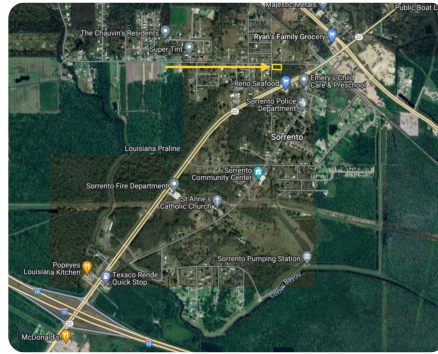

Vacant Lot Z-2

0.84 +/- Acres | Ascension Parish, LA | \$85,000

ADDRESS

0 Lee St.
Sorrento, LA 70778

LOCATION

I-10 take Exit 182, and go Left on HWY 22 towards Airline HWY. Turn Left on Lee St. Property on Right.

PROPERTY SUMMARY

Corner lot, suitable for a new construction home, located in the community of Sorrento, Louisiana. Near local amenities, yet offering a sense of remote privacy. Near public boat launch! Easy access to Airline Hwy and the interstate make commuting a breeze.