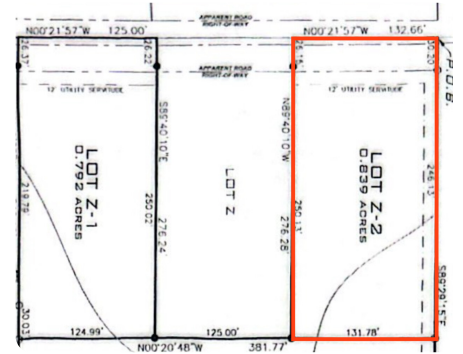

Vacant Lot Z-2

0.84 +/- Acres | Ascension Parish, LA | \$85,000

ADDRESS

0 Lee St.
Sorrento, LA 70778

LOCATION

I-10 take Exit 182, and go Left on HWY 22 towards Airline HWY. Turn Left on Lee St. Property on Right.

PROPERTY SUMMARY

Corner lot, suitable for a new construction home, located in the community of Sorrento, Louisiana. Near local amenities, yet offering a sense of remote privacy. Near public boat launch! Easy access to Airline Hwy and the interstate make commuting a breeze.