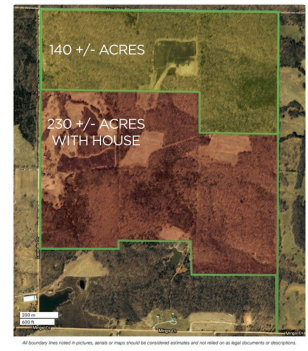

SOLD

NATIONAL LAND REALTY®

Farm House Hunting Retreat

230 +/- Acres | Wright County, MO

ADDRESS

11398 Laclede Dr
Falcon, MO 65470

LOCATION

From Lebanon head south on 5 HWY, turn East onto MO 0 until you hit a T in the road head South (MO 0) Turn onto Urban Dr. Property starts on the corner post of the Mark Twain National Forest.

PROPERTY SUMMARY

Discover the ultimate hunting sanctuary on this pristine 230 +/- acre farm, featuring a fully renovated farmhouse. Embrace the serenity of nature amidst 5 meticulously maintained food plots and 3 tranquil ponds dotting the landscape. This haven boasts premier hunting grounds, teeming with abundant deer, turkey, and small game. Unleash your passion for the outdoors in this idyllic retreat, where adventure awaits at every turn. Experience rural living coupled with unparalleled hunting opportunities on this extraordinary property. Additional 140 +/- acres available for purchase.