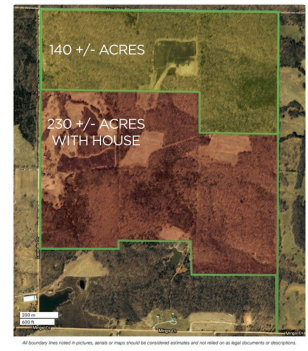

SOLD

Farm House Hunting Retreat

230 +/- Acres | Wright County, MO

ADDRESS

11398 Laclede Dr
Falcon, MO 65470

LOCATION

From Lebanon head south on 5 HWY, turn East onto MO 0 until you hit a T in the road head South (MO 0) Turn onto Urban Dr. Property starts on the corner post of the Mark Twain National Forest.

PROPERTY SUMMARY

Discover the ultimate hunting sanctuary on this pristine 230 +/- acre farm, featuring a fully renovated farmhouse. Embrace the serenity of nature amidst 5 meticulously maintained food plots and 3 tranquil ponds dotting the landscape. This haven boasts premier hunting grounds, teeming with abundant deer, turkey, and small game. Unleash your passion for the outdoors in this idyllic retreat, where adventure awaits at every turn. Experience rural living coupled with unparalleled hunting opportunities on this extraordinary property. Additional 140 +/- acres available for purchase.