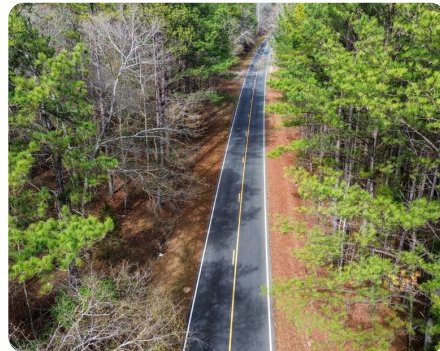

SOLD

Barbour County Home Site and Pond Tract

9.35 +/- Acres | Barbour County, AL

ADDRESS

0 Co Rd 25
Midway, AL 36053

LOCATION

Located off of Co Rd 25 in Barbour
County Alabama

PROPERTY SUMMARY

This 9ac tract is perfect for someone looking to have a small hunting tract. Also is just a few miles from the Barbour County public hunting lands. Has a great spot to build a cabin or a house. With a small fishing pond on the back side of the property. Paved road frontage. With excellent deer and turkey hunting. This is an awesome small hunting tract. For more information or to see this property call Will Hairston 3343492001