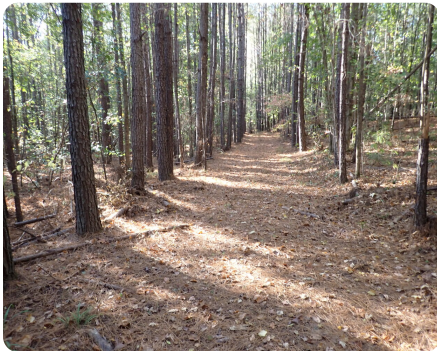

SOLD

China Grove Road Timber & Recreation West

132 +/- Acres | Hale County, AL

ADDRESS

0 China Grove Road - Tract
West
Moundville, AL 35474

LOCATION

Contact us for property
location details.

PROPERTY SUMMARY

Come check out this great property on China Grove Road! It has road frontage and is full of mature pine trees with some mixed-in hardwood for wild game. There are also good campsites and power is available. Plus, a food plot is already in place, making it perfect for hunting. Don't miss out on this great opportunity!