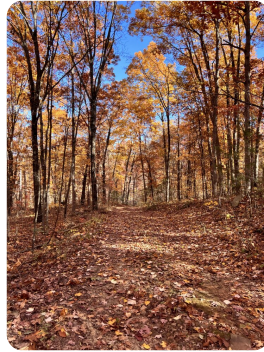

SOLD

70+/- Acre Boston Mountain Retreat

69.67 +/- Acres | Washington County, AR

ADDRESS

14180 Sugar Mountain Road
West Fork, AR 72774

LOCATION

From Hwy 71 South of West Fork, take True Love Road north for 1.3 miles. Turn left onto Sugar Mountain Road for 1/2 mile and then turn right onto a drive for .30 miles to the southern border of the property.

PROPERTY SUMMARY

Here is an opportunity to own 70 acres of timberland in the Boston Mountains less than 20 miles south of Fayetteville. The 70 acres are all hardwood timberland that offers excellent deer and turkey hunting and several areas to improve on existing houses or build a new house and homestead. The property is at the end of the road and very secluded. Utilities are available at the one house that is approximately 1,100 square feet with 3 bedrooms and 1 bath. There is another smaller 500 sq. ft hunting cabin with no power but is plumbed and has a location for a wood stove. This property would be an excellent getaway from the city or being less than 20 miles, a great place for rural living. There are several wet-weather creeks and open areas that could be used for food plots or gardens. A great property in an excellent location!