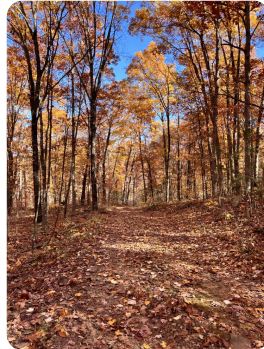

SOLD

70+/- Acre Boston Mountain Retreat

69.67 +/- Acres | Washington County, AR

ADDRESS

14180 Sugar Mountain Road
West Fork, AR 72774

LOCATION

From Hwy 71 South of West Fork, take True Love Road north for 1.3 miles. Turn left onto Sugar Mountain Road for 1/2 mile and then turn right onto a drive for .30 miles to the southern border of the property.

PROPERTY SUMMARY

Here is an opportunity to own 70 acres of timberland in the Boston Mountains less than 20 miles south of Fayetteville. The 70 acres are all hardwood timberland that offers excellent deer and turkey hunting and several areas to improve on existing houses or build a new house and homestead. The property is at the end of the road and very secluded. Utilities are available at the one house that is approximately 1,100 square feet with 3 bedrooms and 1 bath. There is another smaller 500 sq. ft hunting cabin with no power but is plumbed and has a location for a wood stove. This property would be an excellent getaway from the city or being less than 20 miles, a great place for rural living. There are several wet-weather creeks and open areas that could be used for food plots or gardens. A great property in an excellent location!