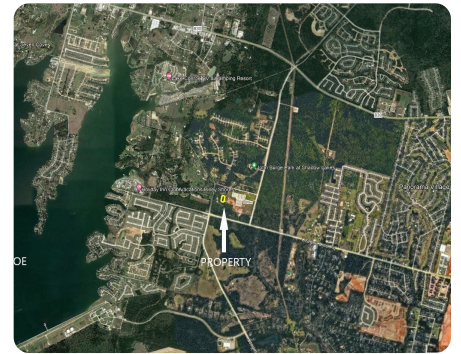

SOLD

Unrestricted 1.2 +/- acres Longmire/Miller Memorial Church Ln

1.2 +/- Acres | Montgomery County, TX

ADDRESS

TBD Miller Memorial Church Ln
Conroe, TX 77304

LOCATION

From the corner of Longmire Rd & League Line Rd, go north to Miller Memorial Church Ln, turn right and property is about 500 feet on your right.

PROPERTY SUMMARY

Hard to find Unrestricted 1.2 +/- acres Longmire/Miller Memorial Church Ln. Property is just north of Longmire Rd and League Line Rd and within 1 mile of Lake Conroe! Many unrestricted use potential including commercial. Priced to sell.