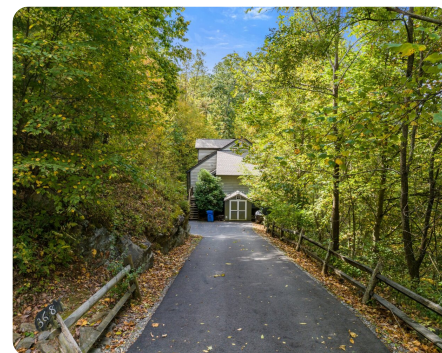

SOLD

Haywood Mountain Retreat

0.84 +/- Acres | Haywood County, NC

ADDRESS

368 Tanner Trail
Waynesville, NC 28785

LOCATION

From Waynesville, take Dellwood Road toward Maggie Valley. Turn right on Jonathan Creek Road. Follow Jonathan Creek Road to Tanner Trail on the Right. GPS should get you there easily.

PROPERTY SUMMARY

This recently updated home has views for days! In 2022 this home got a new roof, paved driveway, new heat pump and new hardwood floors on the second level and both bedrooms. This 2 story home with a basement is waiting for its new owner! The giant windows in the main room show both the short and long range year-round mountain views and the two balconies are perfect for morning coffee. Live here year round, seasonally or keep as an STR, which is allowed by the HOA (buyer to confirm). The small, fenced backyard off of the screened back porch will allow you to give your four-legged friends room to roam. Close to all the attractions of Maggie Valley and Waynesville plus only a 30 minute drive to Asheville. Come check out tree-top living at its finest before it is gone! Listing agent is seller.