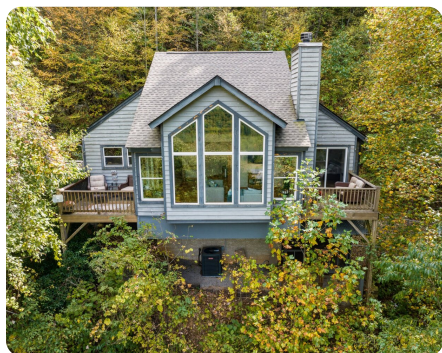

SOLD

Haywood Mountain Retreat

0.84 +/- Acres | Haywood County, NC

ADDRESS

368 Tanner Trail
Waynesville, NC 28785

LOCATION

From Waynesville, take Dellwood Road toward Maggie Valley. Turn right on Jonathan Creek Road. Follow Jonathan Creek Road to Tanner Trail on the Right. GPS should get you there easily.

PROPERTY SUMMARY

This recently updated home has views for days! In 2022 this home got a new roof, paved driveway, new heat pump and new hardwood floors on the second level and both bedrooms. This 2 story home with a basement is waiting for its new owner! The giant windows in the main room show both the short and long range year-round mountain views and the two balconies are perfect for morning coffee. Live here year round, seasonally or keep as an STR, which is allowed by the HOA (buyer to confirm). The small, fenced backyard off of the screened back porch will allow you to give your four-legged friends room to roam. Close to all the attractions of Maggie Valley and Waynesville plus only a 30 minute drive to Asheville. Come check out tree-top living at its finest before it is gone! Listing agent is seller.