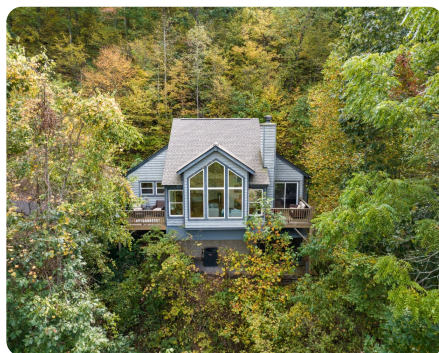

SOLD

Haywood Mountain Retreat

0.84 +/- Acres | Haywood County, NC

ADDRESS

368 Tanner Trail
Waynesville, NC 28785

LOCATION

From Waynesville, take Dellwood Road toward Maggie Valley. Turn right on Jonathan Creek Road. Follow Jonathan Creek Road to Tanner Trail on the Right. GPS should get you there easily.

PROPERTY SUMMARY

This recently updated home has views for days! In 2022 this home got a new roof, paved driveway, new heat pump and new hardwood floors on the second level and both bedrooms. This 2 story home with a basement is waiting for its new owner! The giant windows in the main room show both the short and long range year-round mountain views and the two balconies are perfect for morning coffee. Live here year round, seasonally or keep as an STR, which is allowed by the HOA (buyer to confirm). The small, fenced backyard off of the screened back porch will allow you to give your four-legged friends room to roam. Close to all the attractions of Maggie Valley and Waynesville plus only a 30 minute drive to Asheville. Come check out tree-top living at its finest before it is gone! Listing agent is seller.