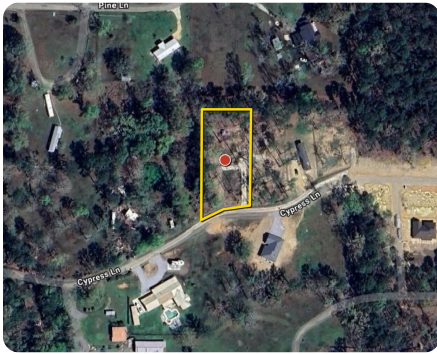

NEW

NATIONAL LAND REALTY®

2024 Mobile Home on Large Lot 0.64 +/- Acres | Livingston Parish, LA | \$100,000

ADDRESS

17302 Cypress Ln
Lot A
Springfield, LA 70462

PROPERTY SUMMARY

2024 Epic Series 3 Bedroom 1,216 sq ft Mobile Home on .64 (+/-) Acre Lot on Cypress Ln. at the end of a quiet, dead-end street. Springfield School System. Public boat launch nearby!

LOCATION

Hwy 22 to Lower Rome Rd. Turn onto
Cypress Ln.

nationalland.com/listing/vacant-land-lot-a

NATIONAL
LAND
REALTY®

National Land Realty
37283 Swamp Road
Unit 702
Prairieville, LA 70769
NationalLand.com