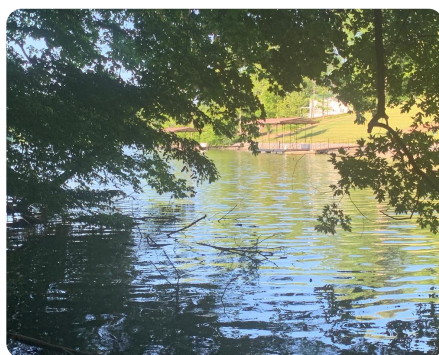

SOLD

Osprey Landing Lake Lot Fifty Eight on Barkley Lake

1.61 +/- Acres | Trigg County, KY

ADDRESS

0 Eleanor Road, Lot 58
Canton, KY 42211

PROPERTY SUMMARY

Motivated seller! All reasonable offers will be considered. This wonderful lot 58 is located on a hill overlooking the lake. Plenty of room to build in 1.6 acres of land. A few beautiful homes are built on this street. Work from home? Fiber optic is buried on site. You can have your own personal dock with the Corps of Engineers' permission on Lake Barkley, named after Kentucky's own Senator Alvin Barkley who worked to get this project done. As lakes go, this one is huge. 134 miles in length and 58,000 acres during the summer pool. In addition, you are just minutes from Kentucky Lake (160,000 acres) and the Land Between the Lakes recreation area (170,000 acres). Located in the community of Canton, between Cadiz and Murray, and only an hour and a half from Nashville with good access to highways and interstate. Kentucky is a great four-season state that averages 45" of rain and 55 degrees of average temperature. Snowfall is usually 5" a year.