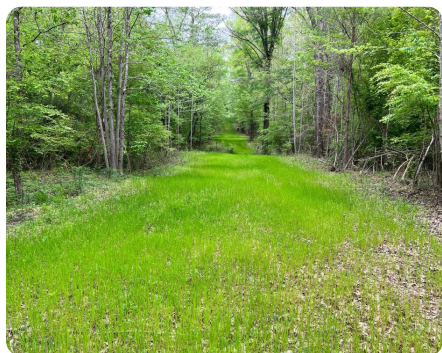

SOLD

Buffalo River Hunting and Investment Tract

40 +/- Acres | Wilkinson County, MS

ADDRESS

0 Buffalo Road
Woodville, MS 39669

LOCATION

From Highway 61 S turn onto Buffalo Road towards Crosby. The property is on the right past Corinth Church of Christ.

PROPERTY SUMMARY

This property is located in Wilkinson County in southwest Mississippi near Woodville. The tract has a 16' right of way off of Buffalo Road. This is a great investment for a deer hunter or timber buyer. There are interior roads throughout the property. Many big buck Rubs!! If you would like to look at this tract call Howard!