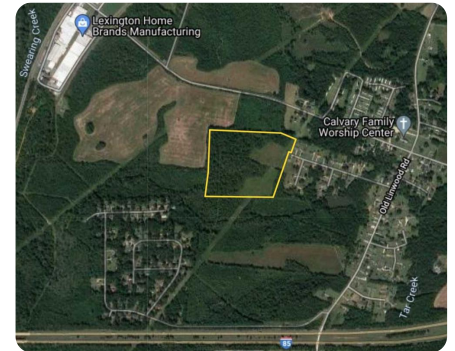

## Old Linwood Rd

31 +/- Acres | Davidson County, NC

### ADDRESS

Old Linwood rd  
Lexington, NC 27292

### LOCATION

GPS:

Peace Haven Drive

Lexington, NC 27292

### PROPERTY SUMMARY

31.33 acres of undeveloped land at the end of a cul-de-sac in a Booming area. This land joins an existing developed neighborhood on a paved street with Power, water, sewer & telephone available. Ideal for a developer or an investment property