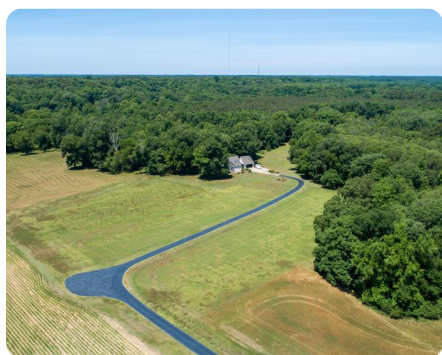

ADDRESS

White Oak National
White Oak, NC 28399

LOCATION

Located on White Oak
National Drive

PROPERTY SUMMARY

Presenting the Riverfront Rocking 'A' Ranch, an outdoor, sportsman, and equestrian lovers dream property! Comprised of 233+- acres situated on the banks of the Historic Cape Fear River, this once in a lifetime property has numerous features making it a true gem to include: gated entrance, paved driveway, 3,500' of river frontage, cleared farm land and hay fields, gorgeous woods, creek, and great access! Built with fine materials the 2,000 sqft home has a casual rustic elegance that would make anyone feel at home all while overlooking the Cape Fear River. 6 miles of trails and a huge custom built bridge carry you through the interior of the property showing off mature native hardwoods and abundant wildlife. Call today to schedule a private showing!

nationalland.com/listing/riverfront-rocking-a-ranch

National Land Realty
5210 Hedgerow Lane
Wilmington, NC 28409
Nationalland.com

Cailein Campbell
Office: 828-622-4794
Cell: 828-460-4049
Fax: 864-331-1610
Ccampbell@nationalland.com

The above information is from sources deemed reliable, however the accuracy is not guaranteed.
National Land Realty assumes no liability for error, omissions or investment results.