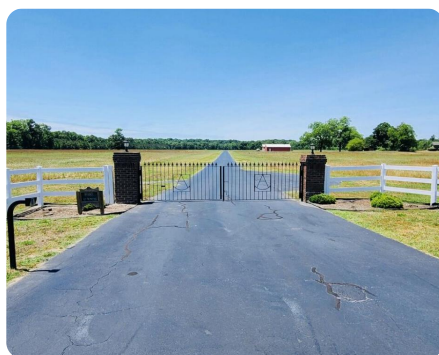

## Riverfront Rocking 'A' Ranch

235 +/- Acres | Bladen County, NC

### LOCATION

Located on White Oak  
National Drive

### PROPERTY SUMMARY

Presenting the Riverfront Rocking 'A' Ranch, an outdoor, sportsman, and equestrian lovers dream property! Comprised of 233+- acres situated on the banks of the Historic Cape Fear River, this once in a lifetime property has numerous features making it a true gem to include: gated entrance, paved driveway, 3,500' of river frontage, cleared farm land and hay fields, gorgeous woods, creek, and great access! Built with fine materials the 2,000 sqft home has a casual rustic elegance that would make anyone feel at home all while overlooking the Cape Fear River. 6 miles of trails and a huge custom built bridge carry you through the interior of the property showing off mature native hardwoods and abundant wildlife. Call today to schedule a private showing!