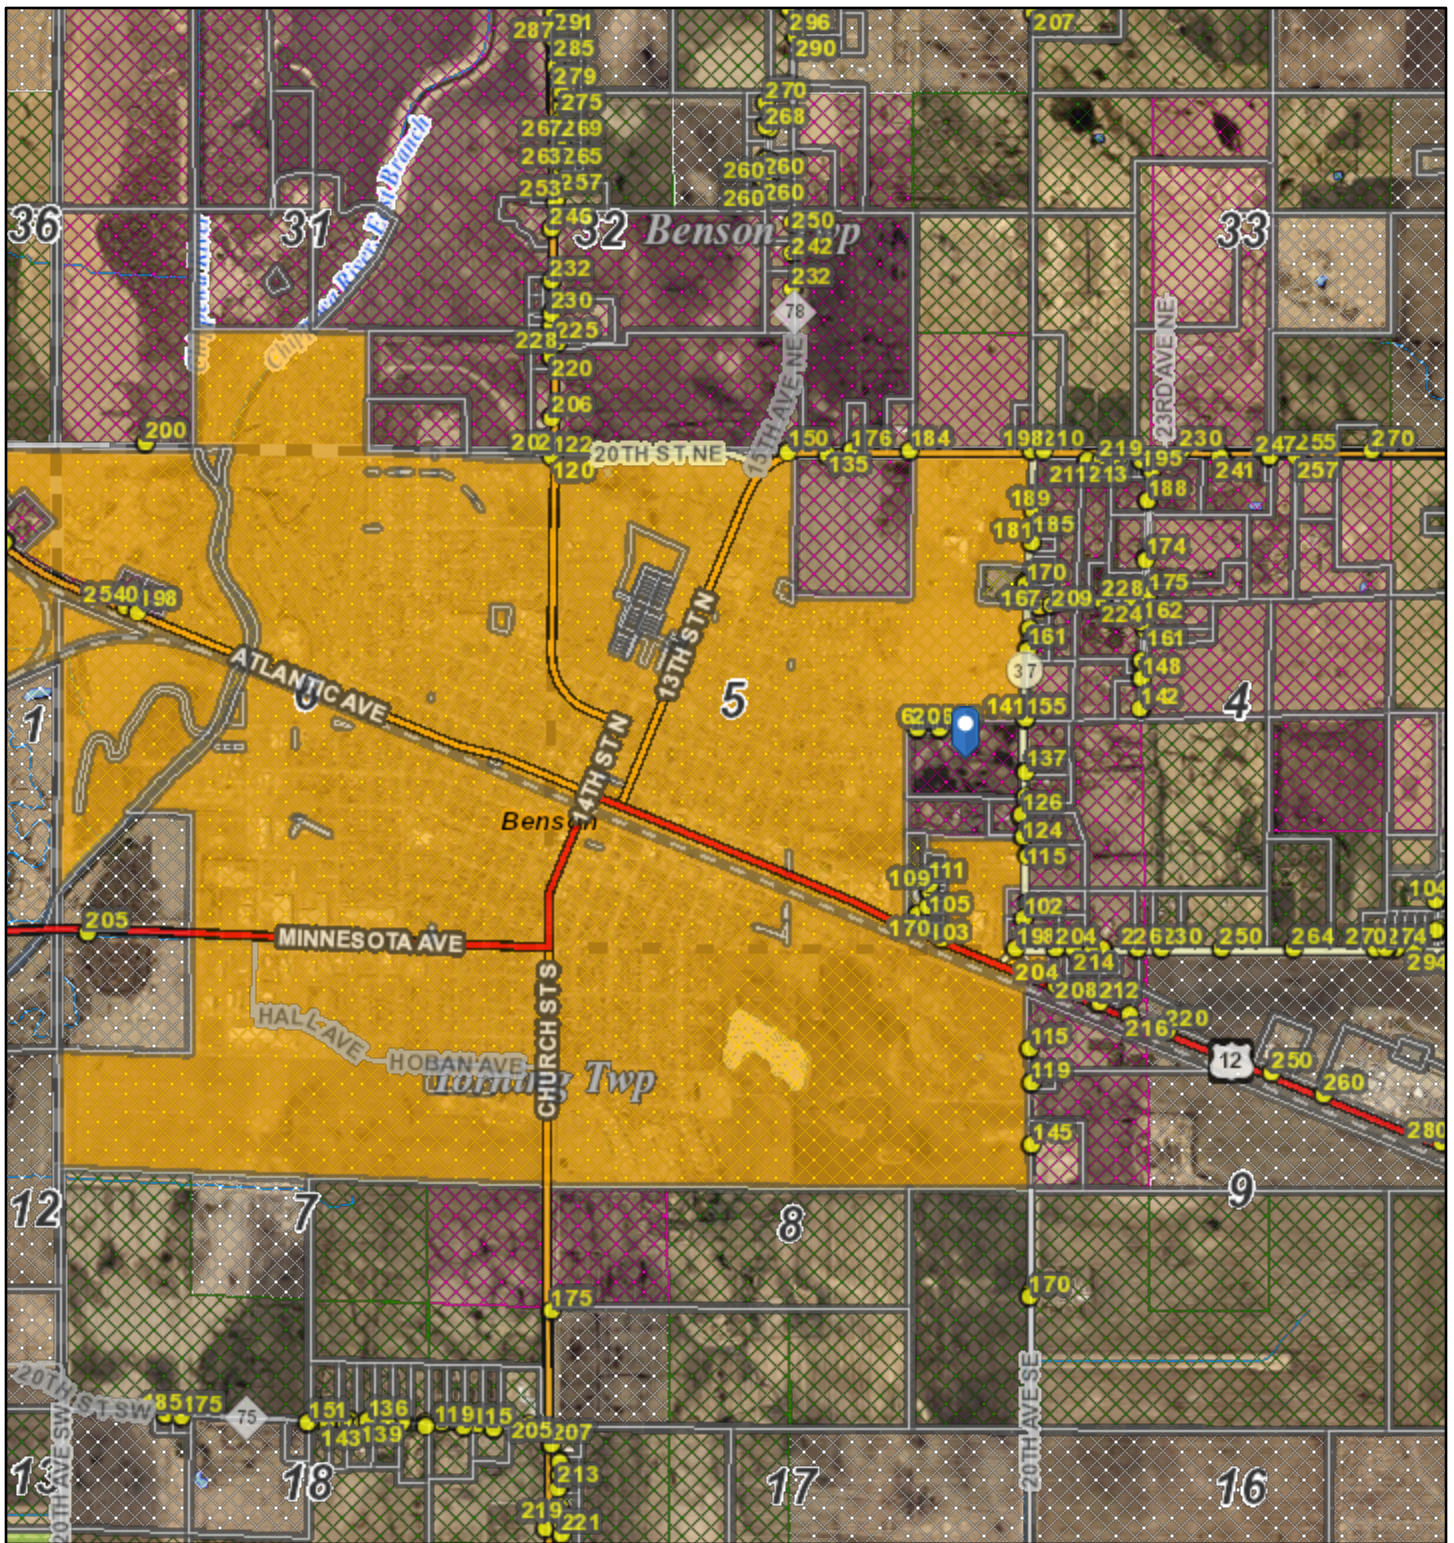

Zoning Map - Urban Development District for Subject

5/24/2021, 4:57:21 PM

1:36,112

- Railroad
- Township Road
- County Road
- County Highway
- US & State Highways
- MN Highway
- Rural Address Points
- Address Labels
- DNR Wildlife Management Areas
- Townships
- Section Lines
- Section Labels