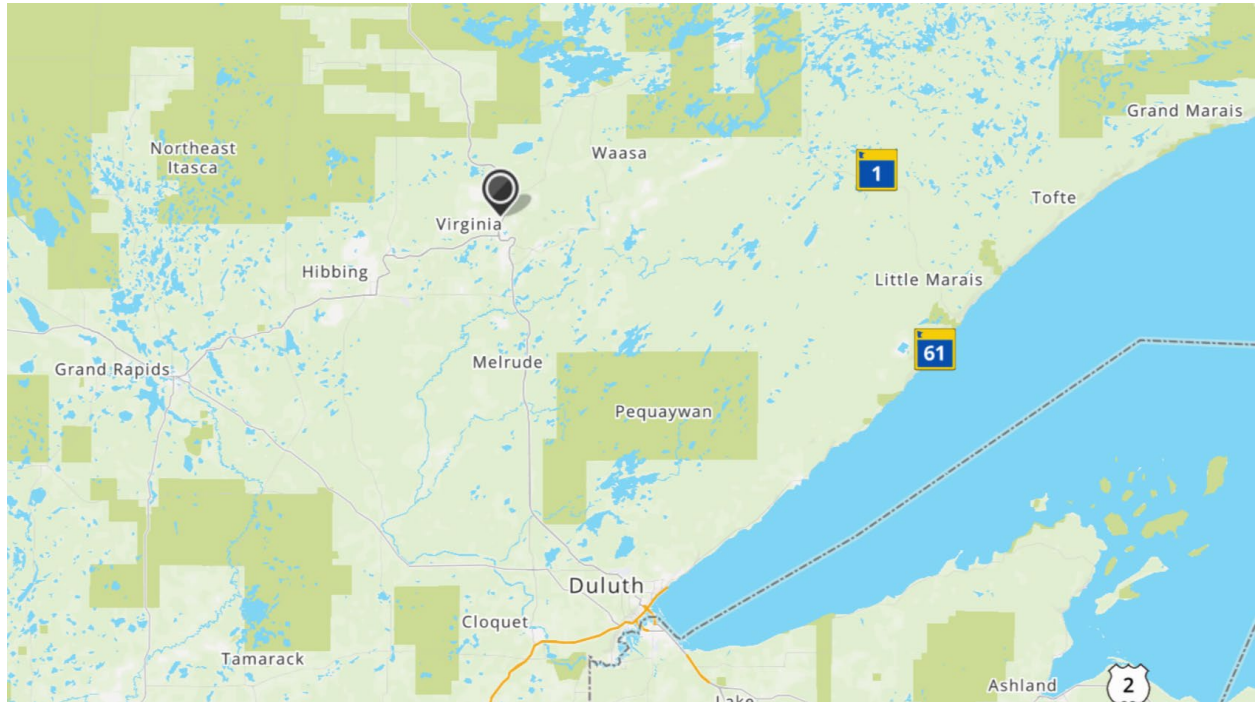

**LOCATION MAP
PROXIMITY/ACCESS TO DULUTH, MN**

Duluth: +/-65 miles south; population +/-86,300
Hibbing/Chisholm: +/-15-20 miles west; population +/-20,000
Grand Rapids: +/-35 miles west; population +/-10,900
Mountain Iron: population +/-2,869
Virginia: population +/-8,712