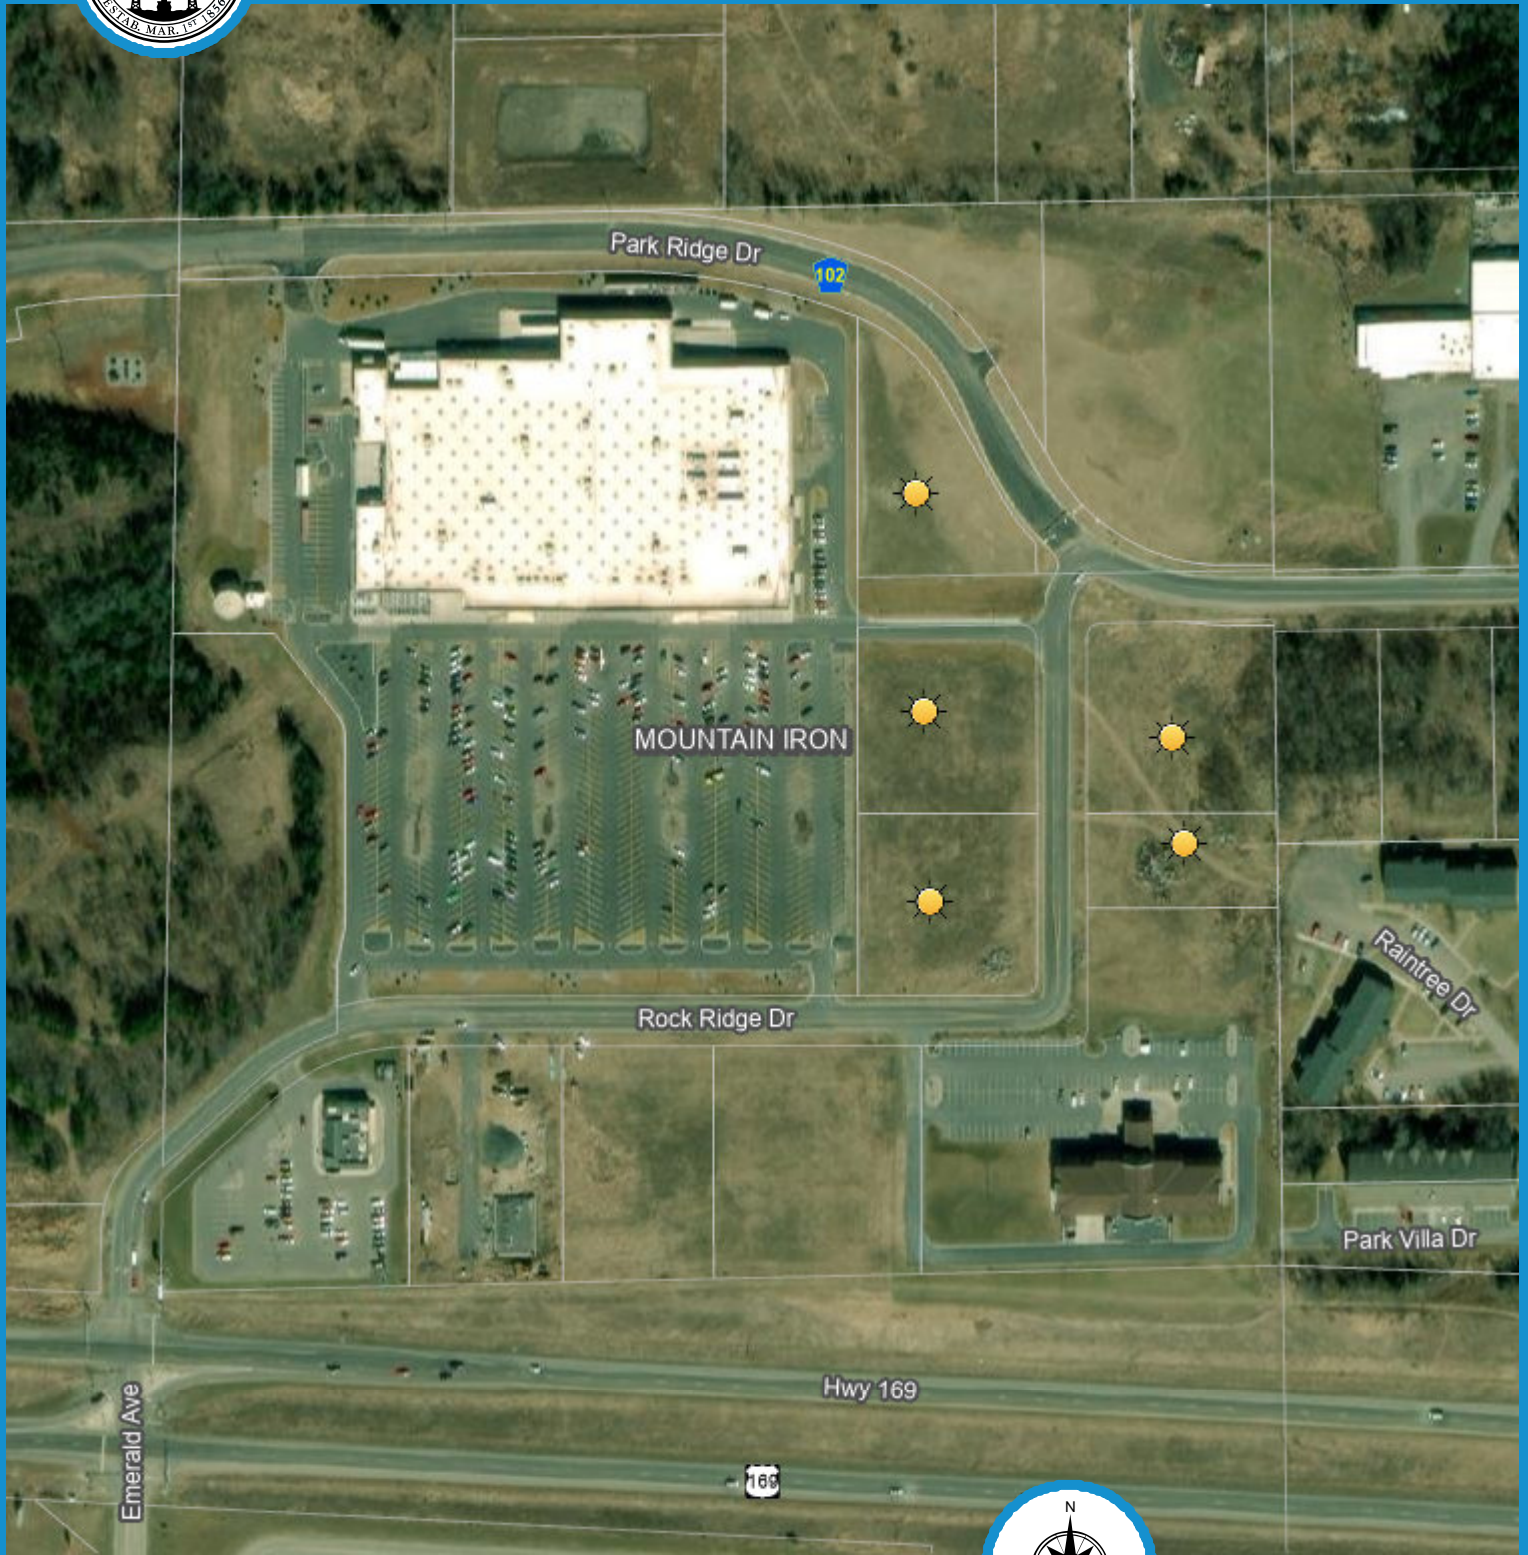

County Land Explorer

St. Louis County, Minnesota

Location Map Showing Sites

default author

Map created using County Land Explorer
www.stlouiscountymn.gov/explorer

County Land Explorer
St. Louis County www.stlouiscountymn.gov/explorer Minnesota