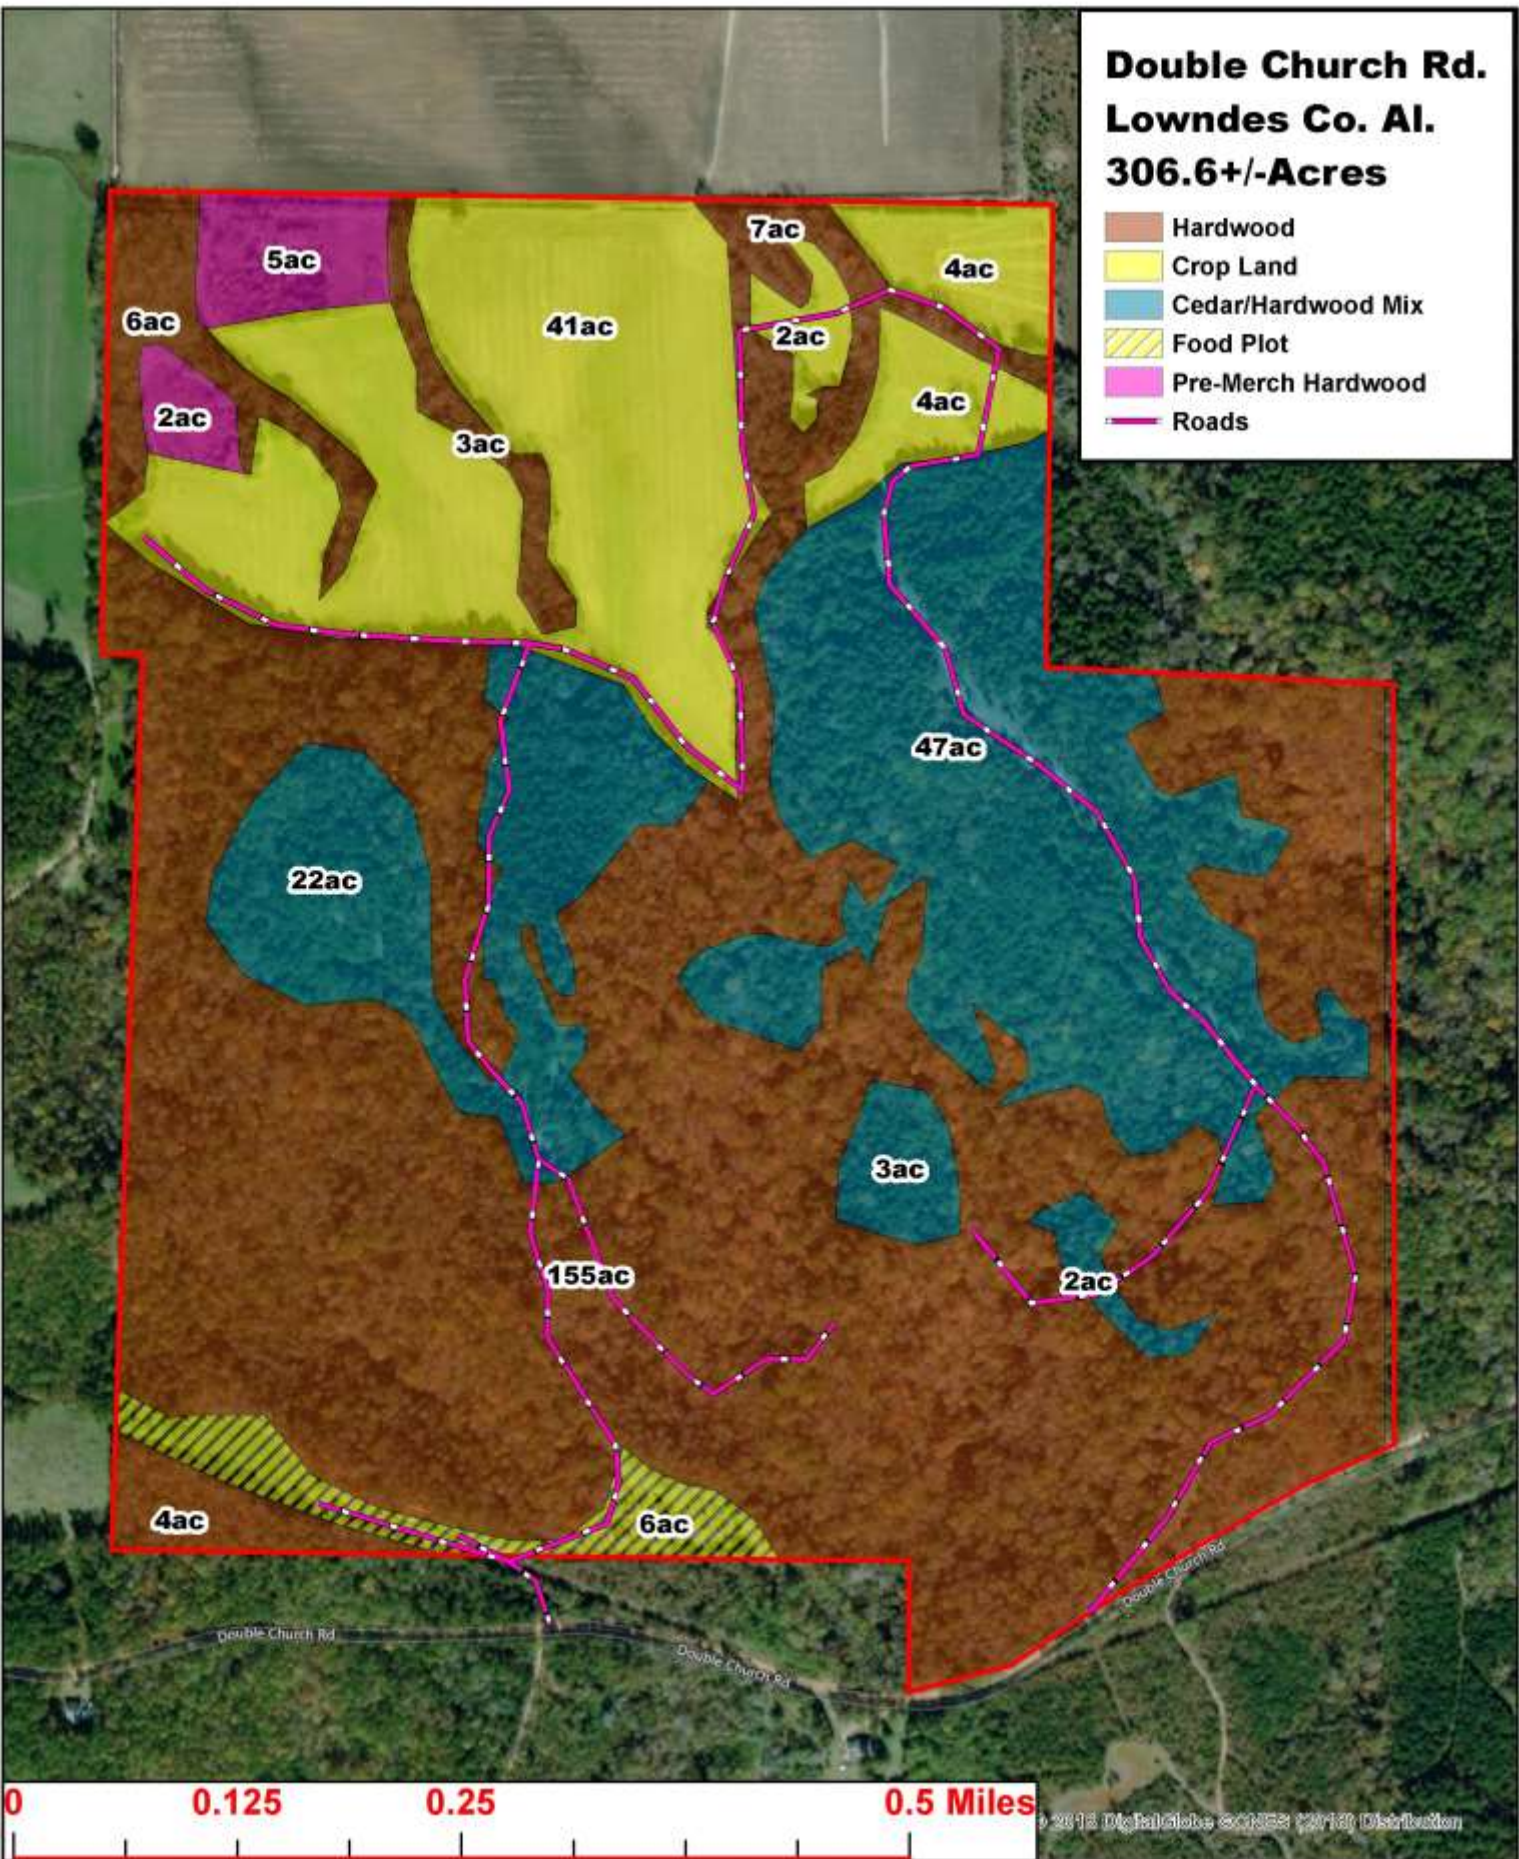

**Double Church Rd.
Lowndes Co. Al.
306.6+/-Acres**

-  Hardwood
-  Crop Land
-  Cedar/Hardwood Mix
-  Food Plot
-  Pre-Merch Hardwood
-  Roads

© 2013 DigitalGlobe & CNES. All Rights Reserved

Map Prepared By: Jerry Joe Ingram
334-300-4273 jerry@LandinAlabamaForSale.com

**Double Church Rd.
Lowndes Co. AL.
306.6+/-Acres**

— Roads

© 2013 DigitalGlobe. All Rights Reserved. Distribution

Map Prepared By: Jerry Joe Ingram
334-300-4273 jerry@LandinAlabamaForSale.com

**Double Church Rd.
Lowndes Co. Al.
306.6+/-Acres**

-  Hardwood
-  Crop Land
-  Cedar/Hardwood Mix
-  Food Plot
-  Pre-Merch Hardwood
-  Roads