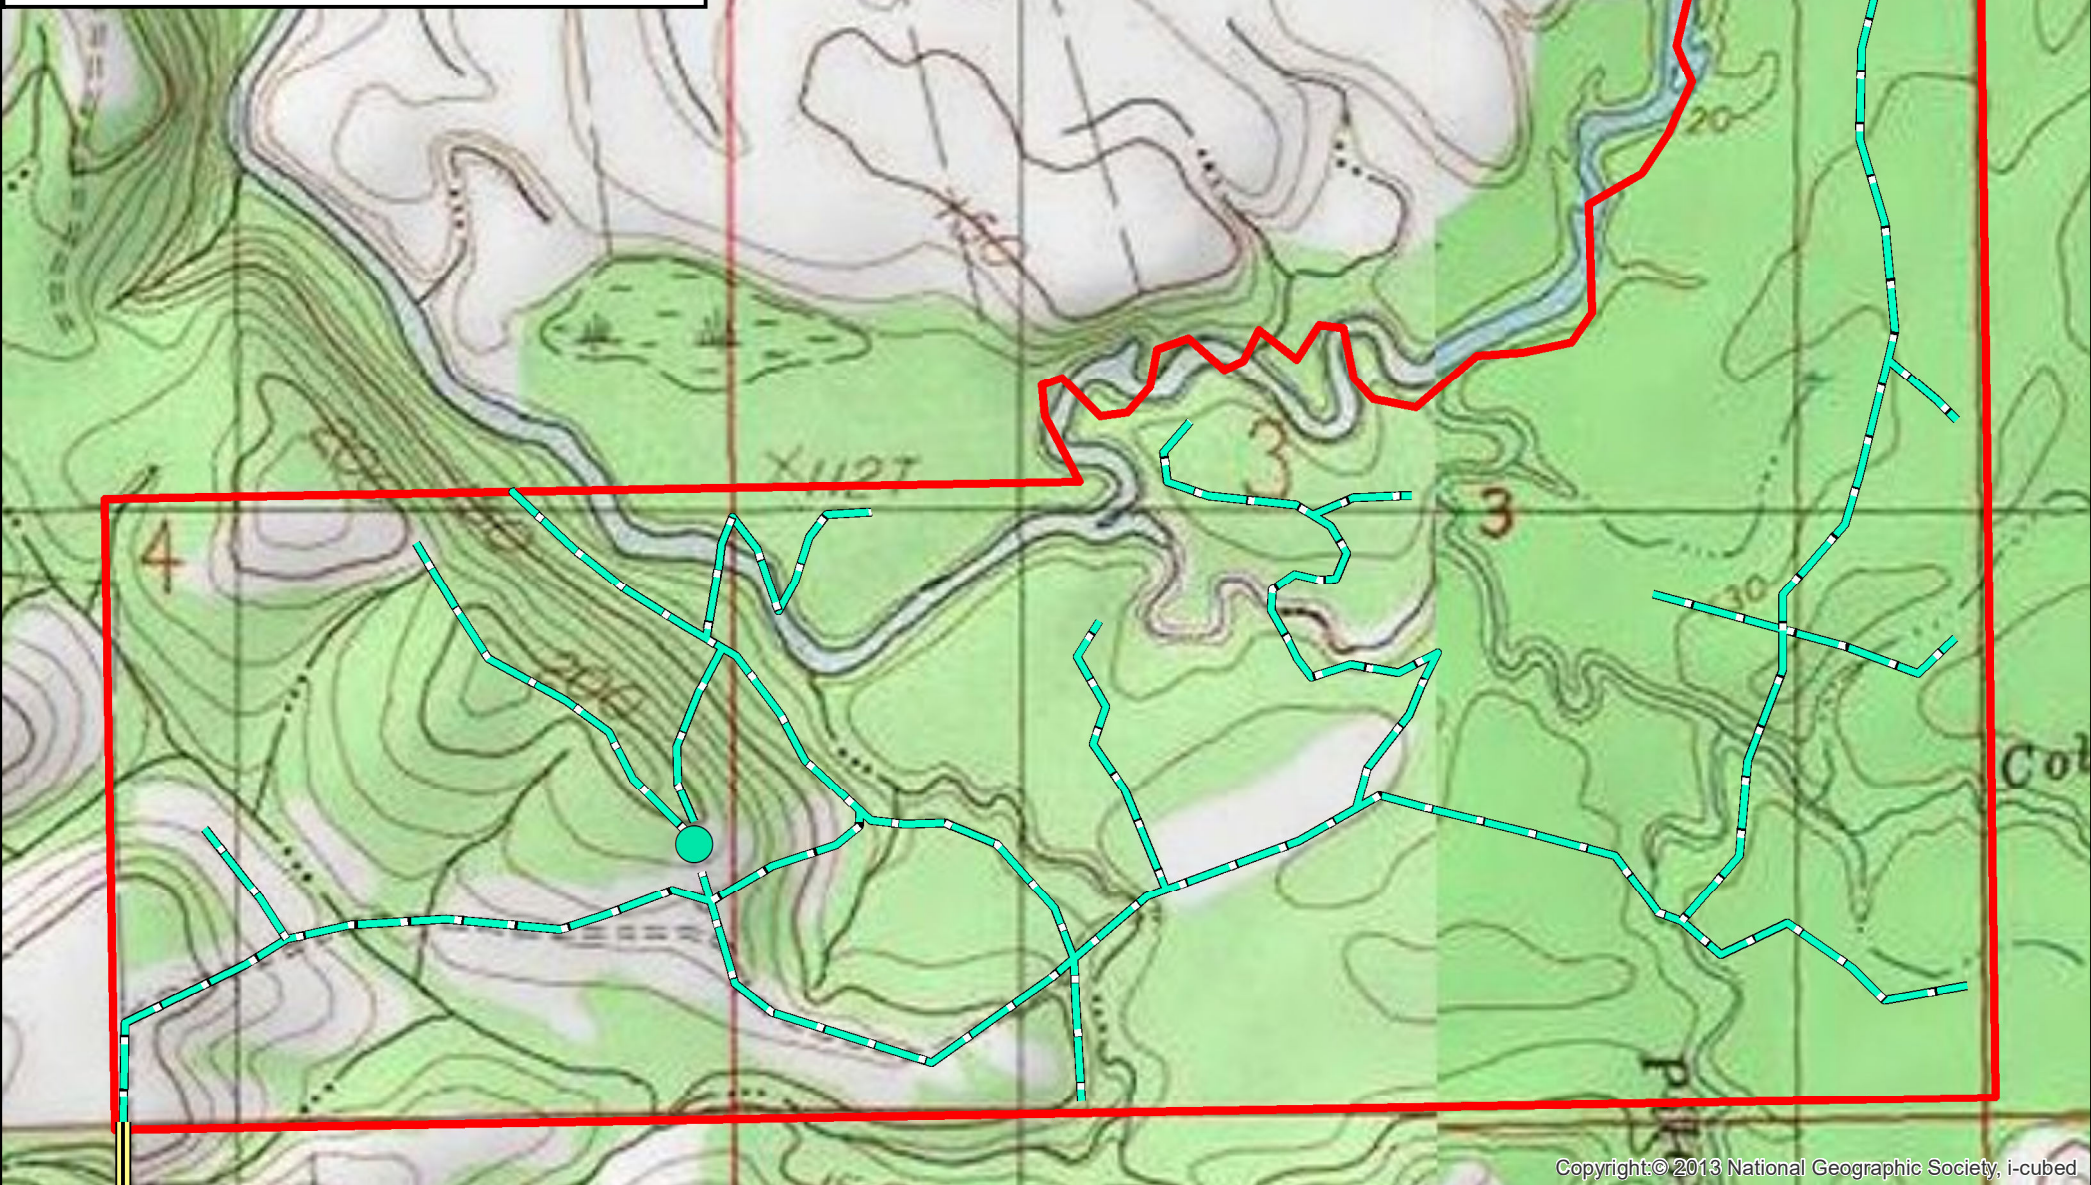

Benton Big Swamp Creek Lodge

-  583+/-ac Benton Big Swamp Creek Lodge
-  Access Rd
-  Deeded Easement
-  Lodge

Copyright © 2013 National Geographic Society, i-cubed

Map Prepared by Jerry Joe Ingram Jr.
334-300-4273 jingram@nationalland.com