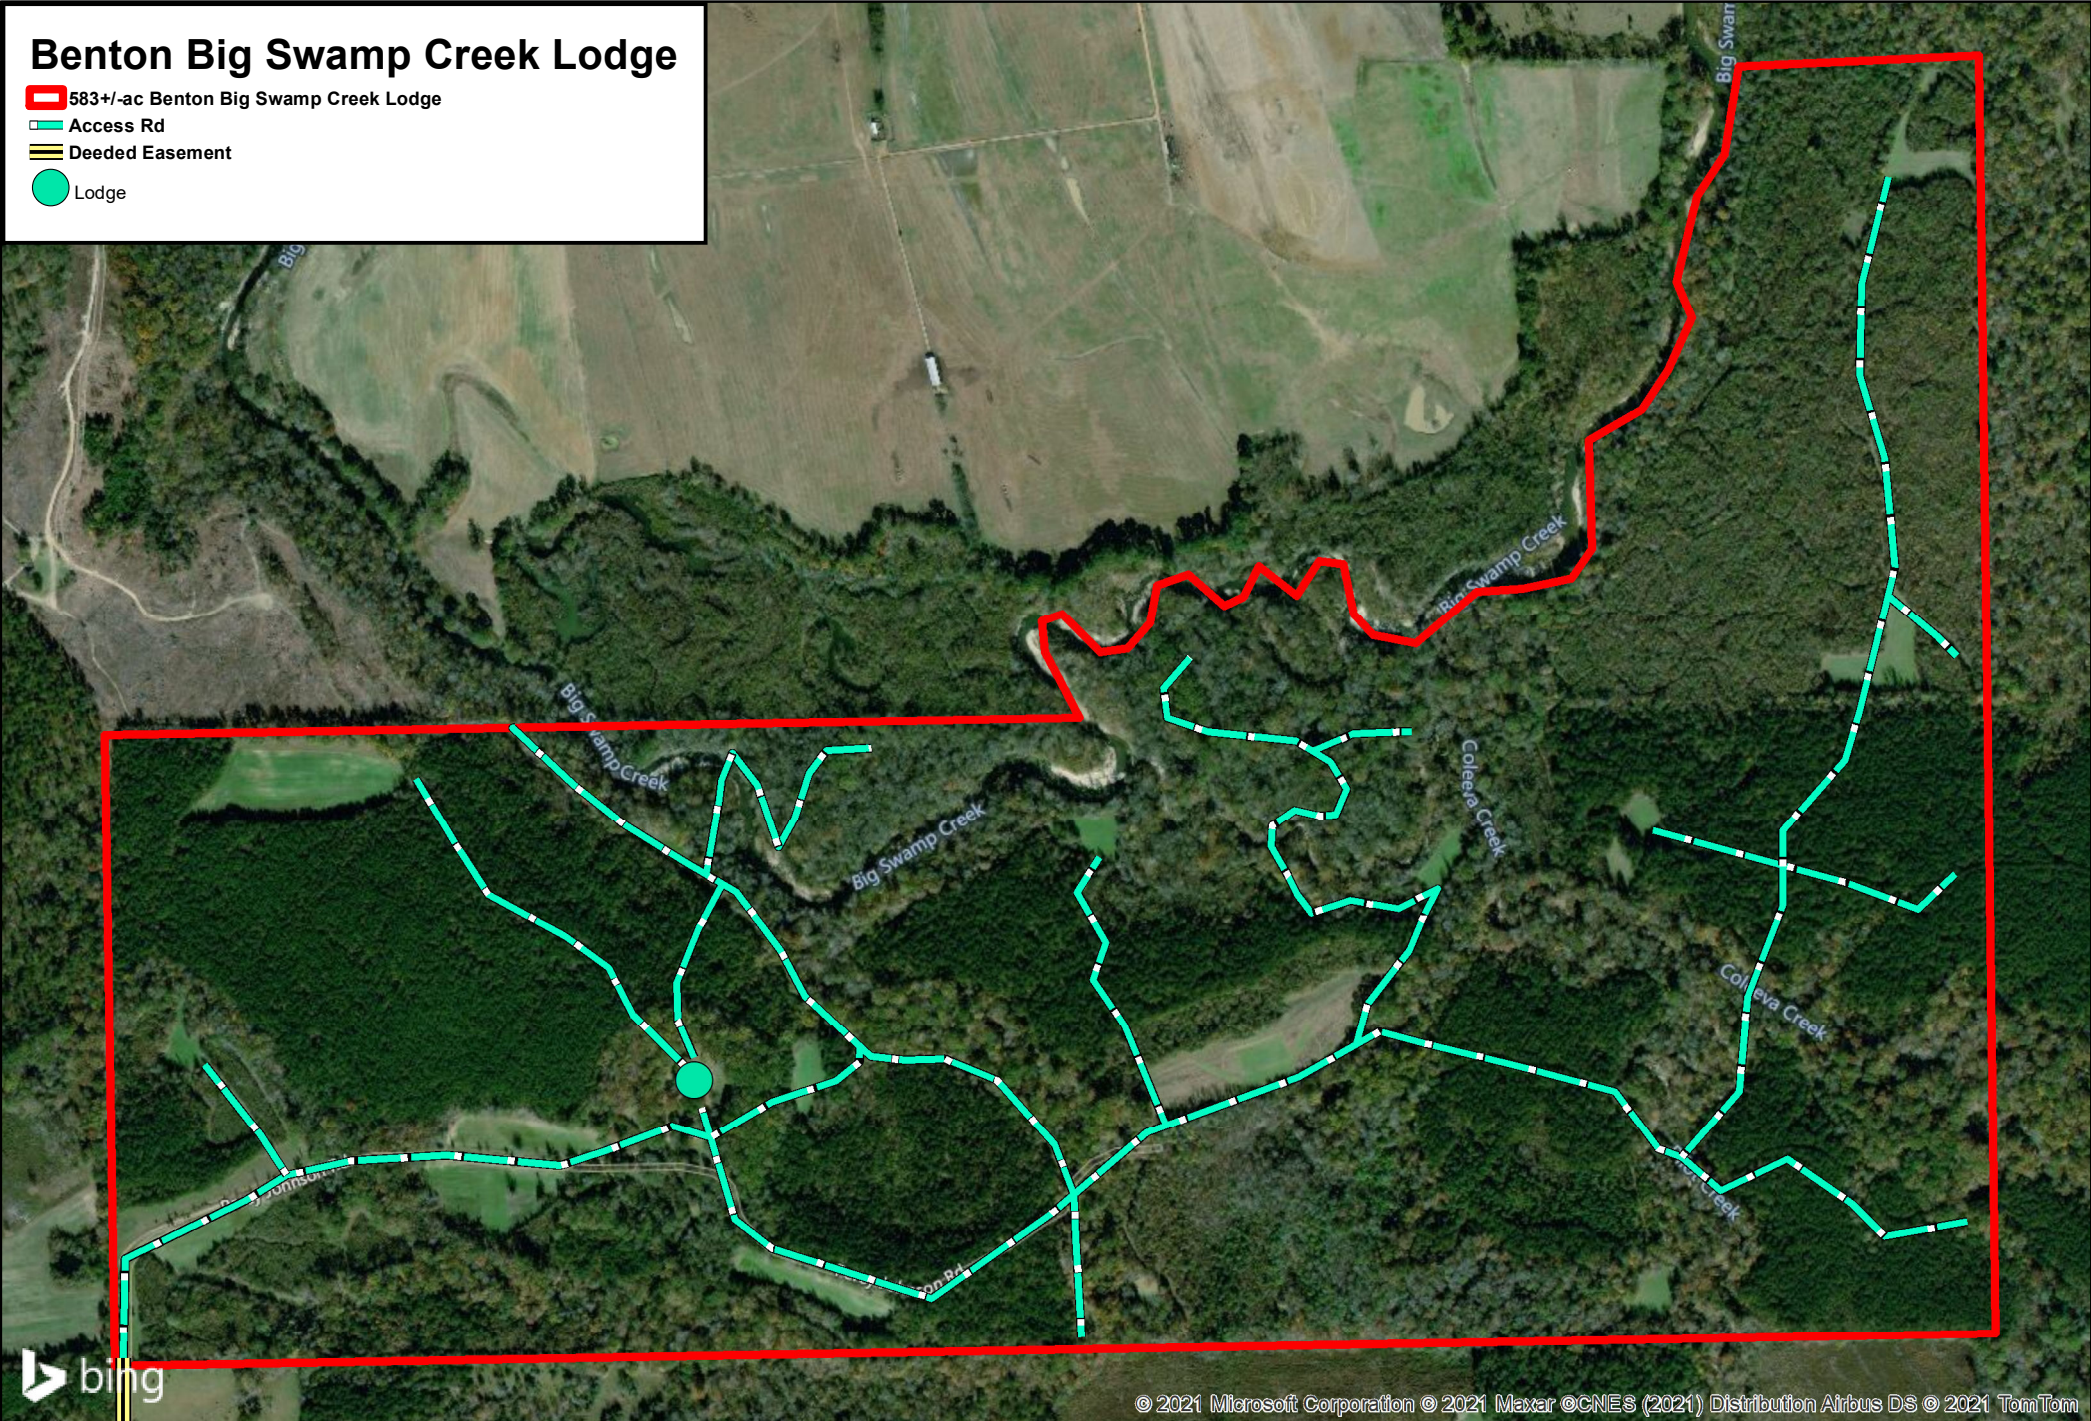

Benton Big Swamp Creek Lodge

-  583+/-ac Benton Big Swamp Creek Lodge
-  Access Rd
-  Deeded Easement
-  Lodge

© 2021 Microsoft Corporation © 2021 Maxar © CNES (2021) Distribution Airbus DS © 2021 TomTom

Map Prepared by Jerry Joe Ingram Jr.
334-300-4273 jingram@nationalland.com