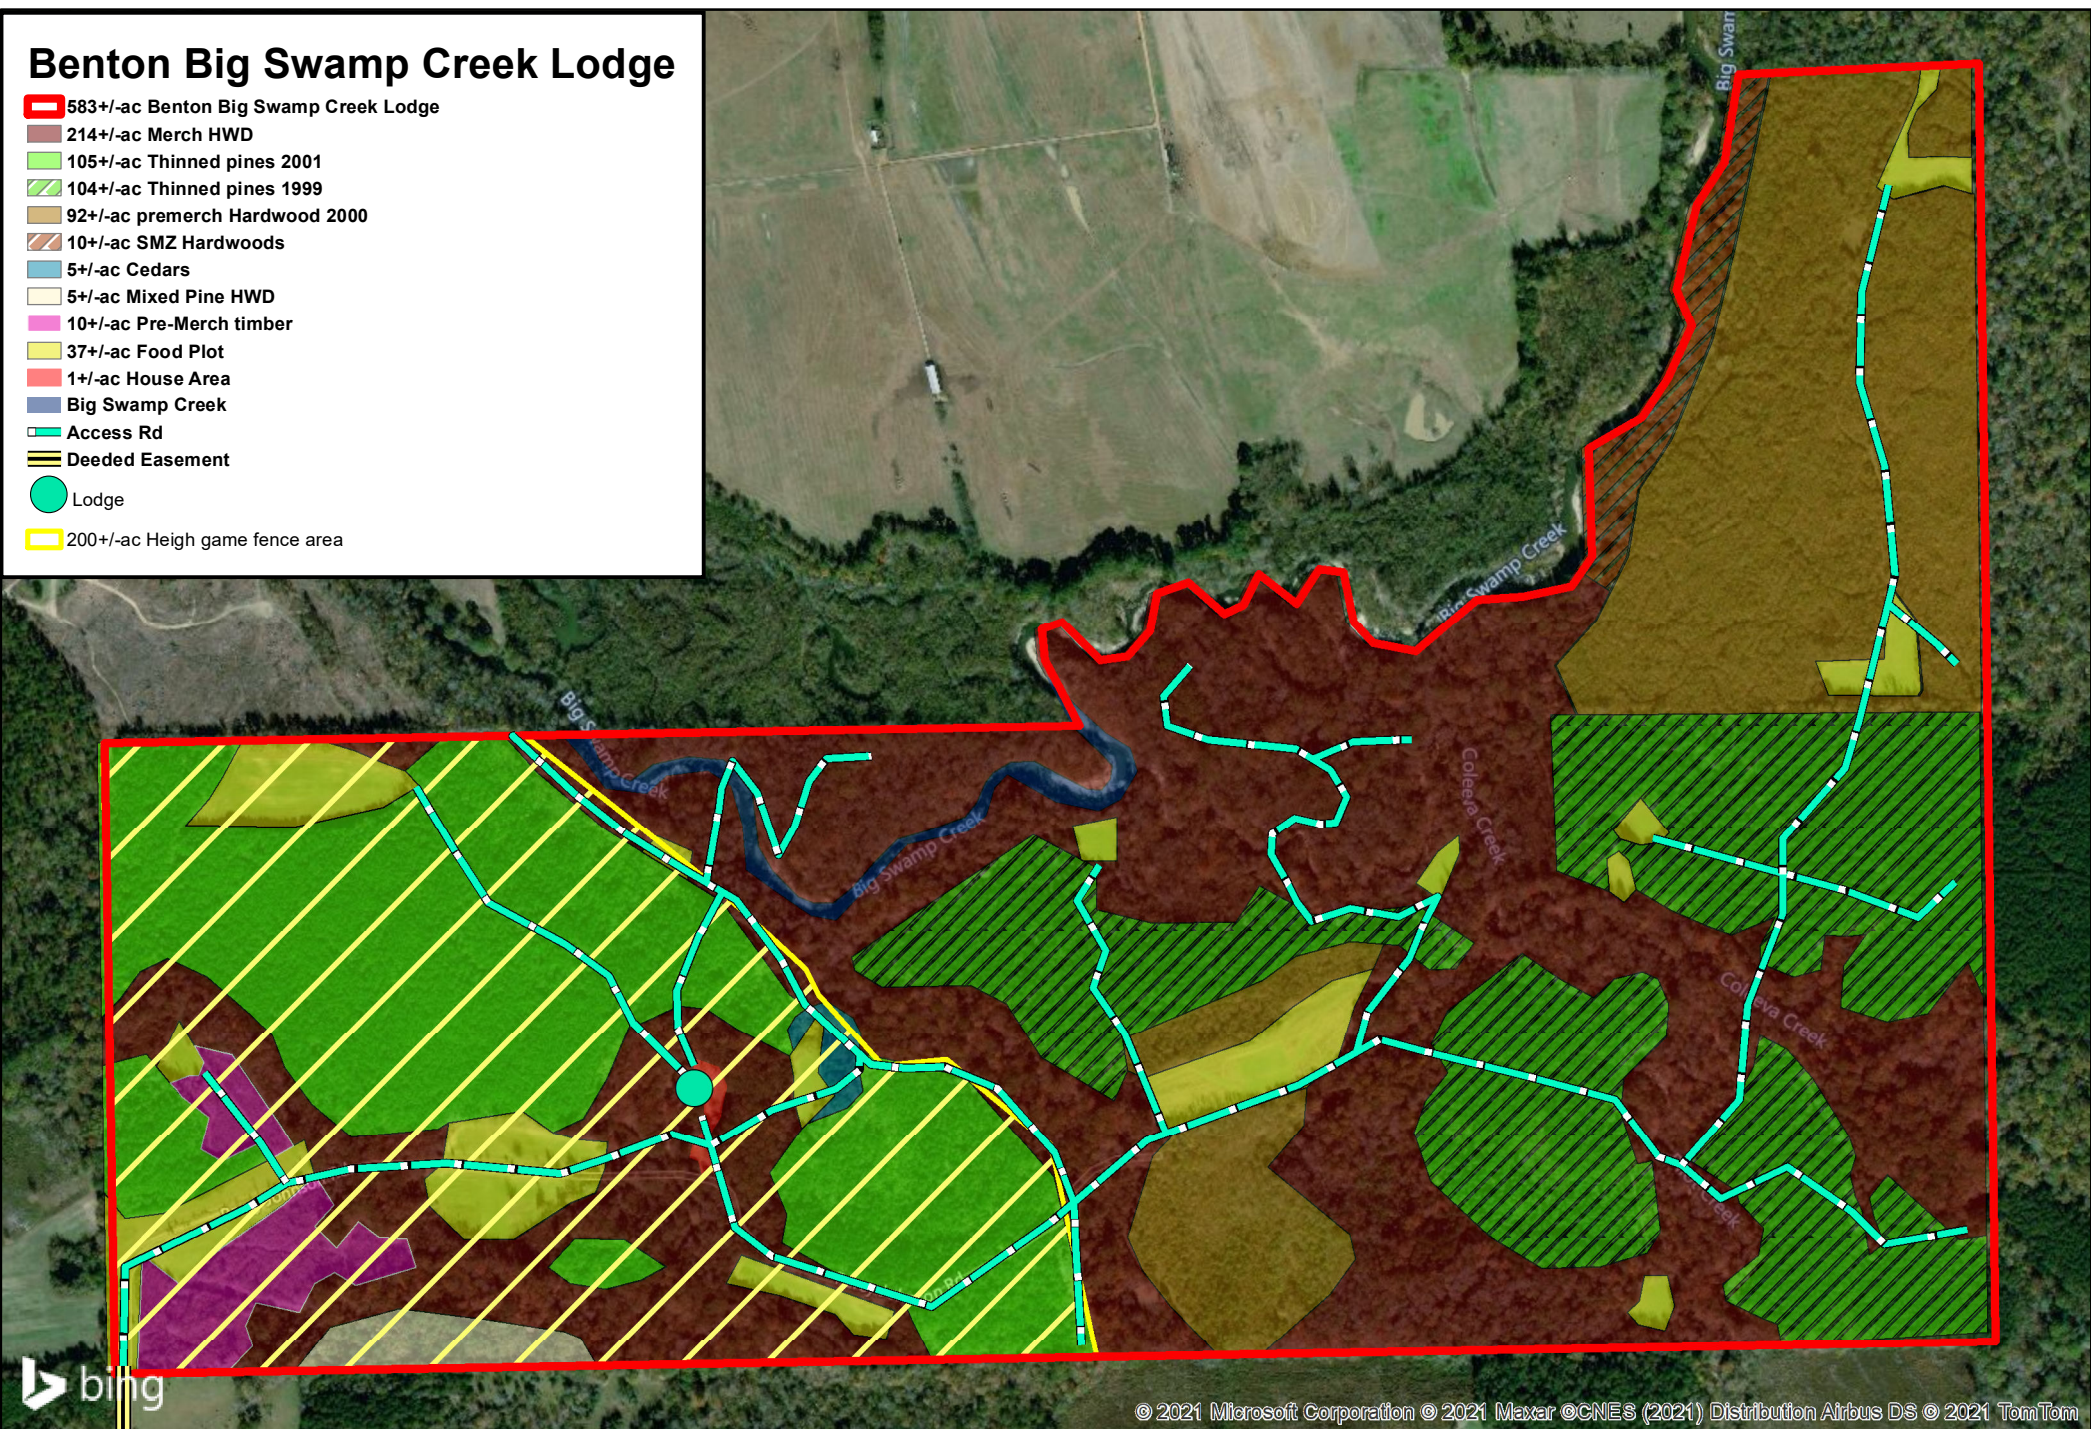

# Benton Big Swamp Creek Lodge

- 583+/-ac Benton Big Swamp Creek Lodge
- 214+/-ac Merch HWD
- 105+/-ac Thinned pines 2001
- 104+/-ac Thinned pines 1999
- 92+/-ac premerch Hardwood 2000
- 10+/-ac SMZ Hardwoods
- 5+/-ac Cedars
- 5+/-ac Mixed Pine HWD
- 10+/-ac Pre-Merch timber
- 37+/-ac Food Plot
- 1+/-ac House Area
- Big Swamp Creek
- Access Rd
- Deeded Easement
- Lodge
- 200+/-ac Heigh game fence area