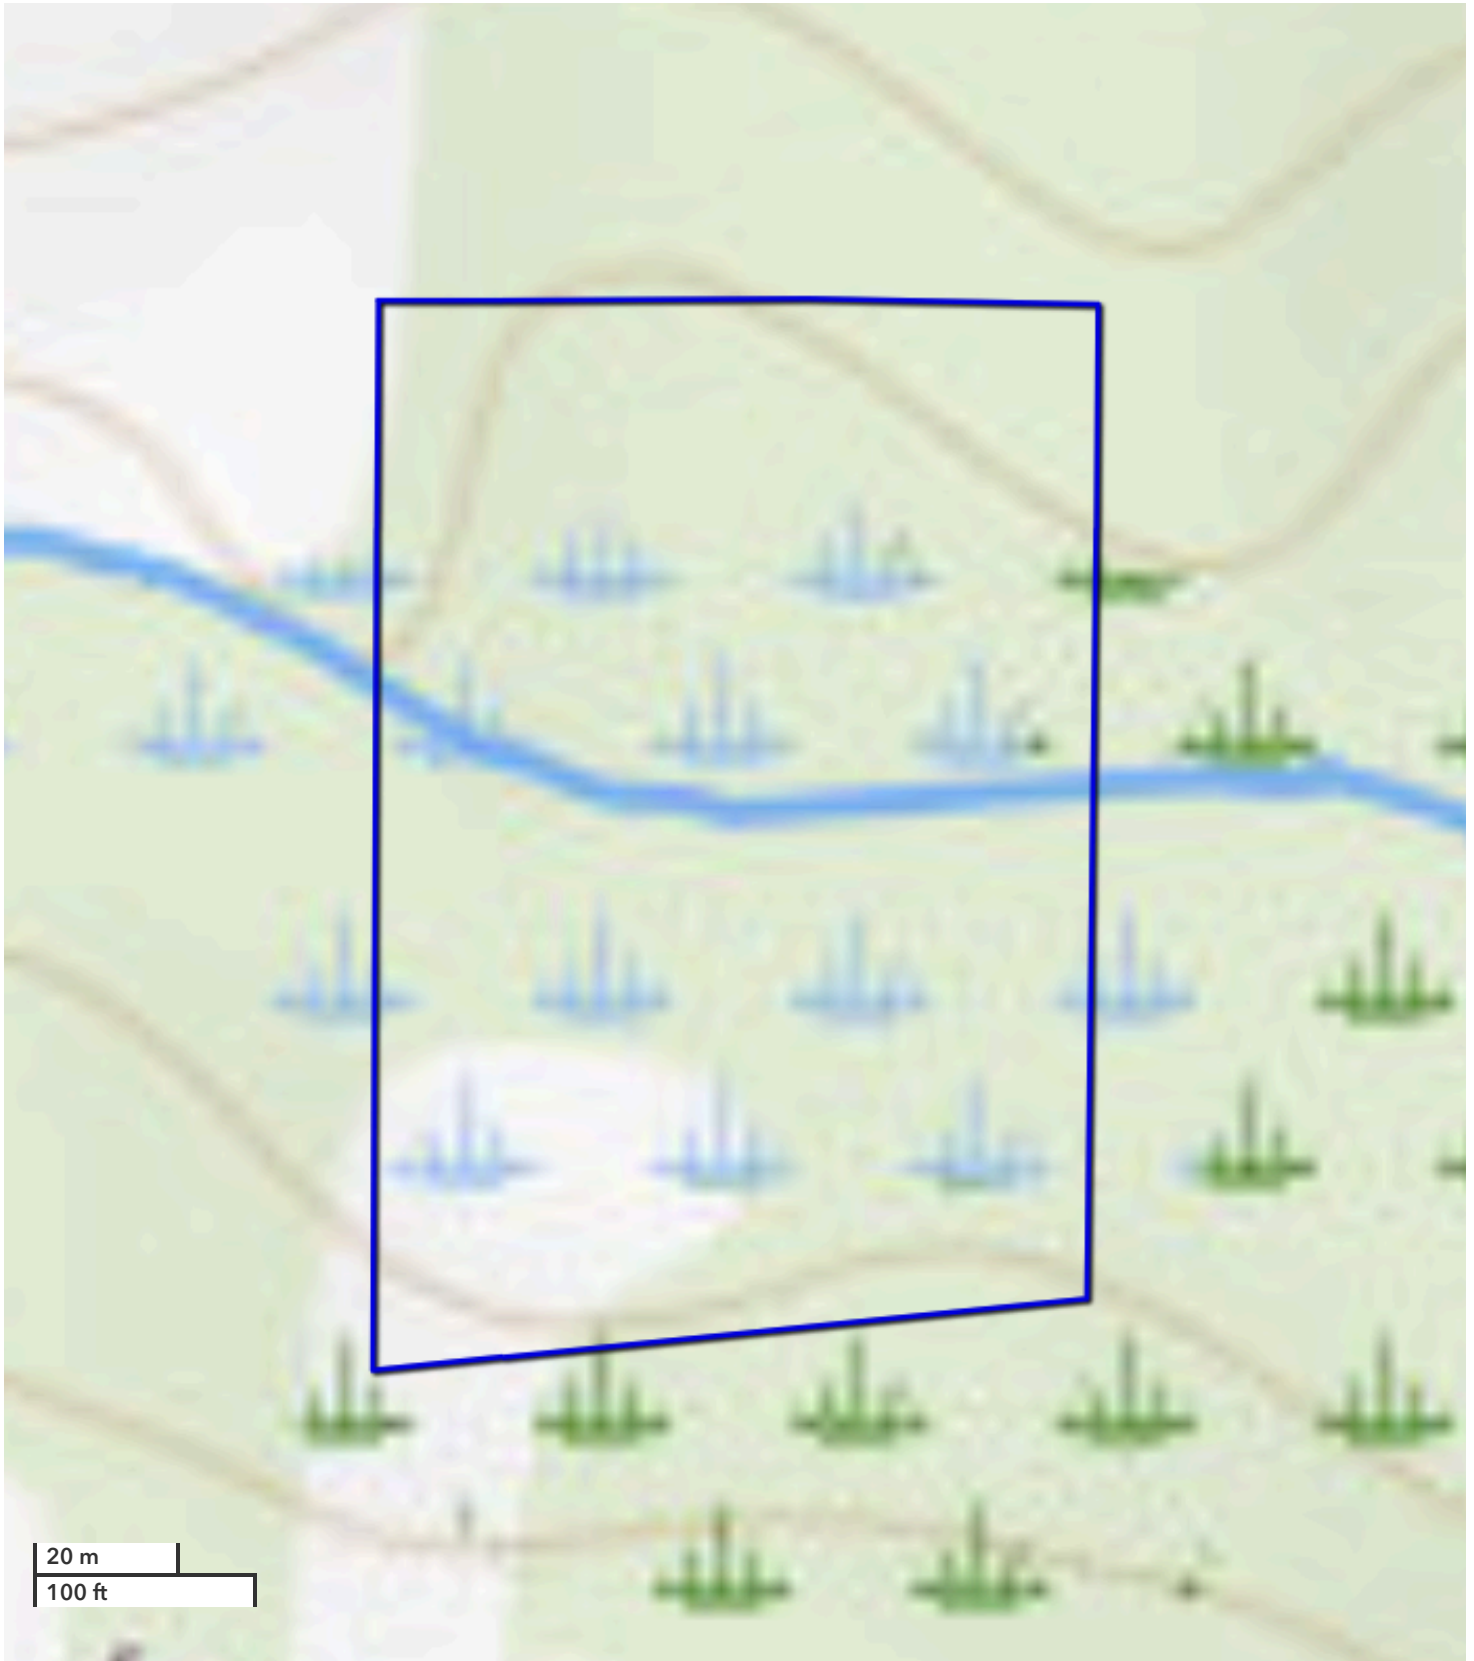

West Mobile-Glen Acres Lot
Mobile County, AL
3.3 +/- Acres

All boundary lines noted in pictures, aerials or maps should be considered estimates and not relied on as legal documents or descriptions.