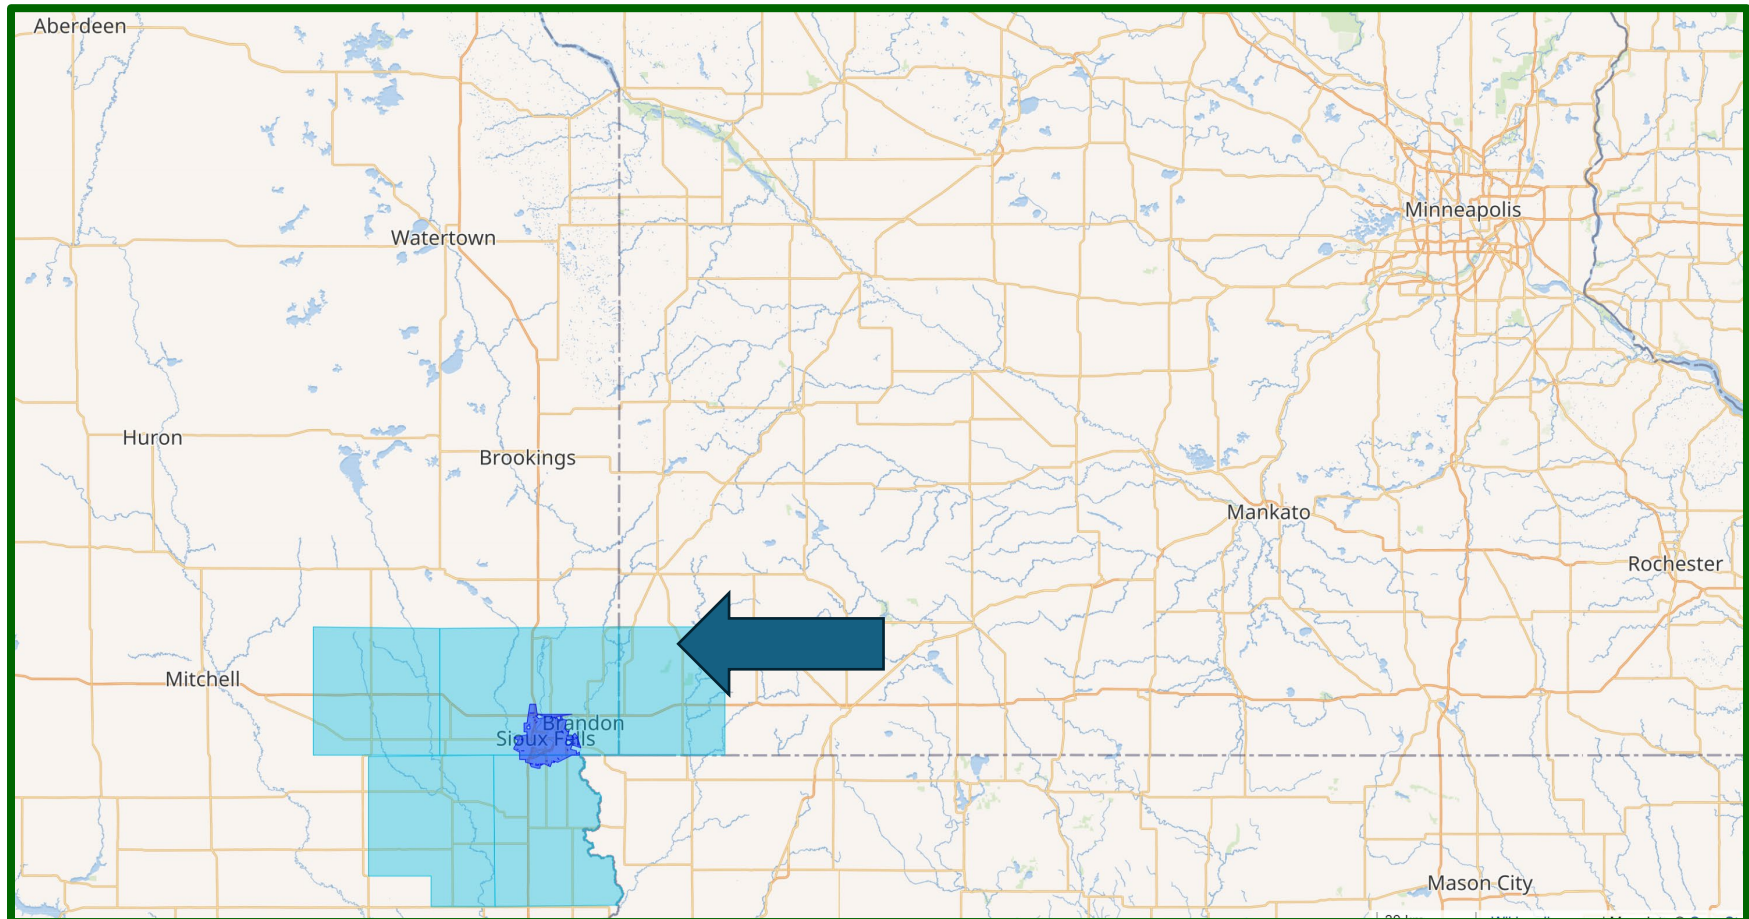

Regional Map Showing Approximate Location of Subject

Approximate Distances:

Sioux Falls, SD:	57 Minutes
Brookings, SD:	60 Minutes
Mankato, MN:	2 Hrs
Minneapolis, MN:	3.5 Hrs
Rochester, MN:	3.25 Hrs
Mason City, IA:	3 Hrs