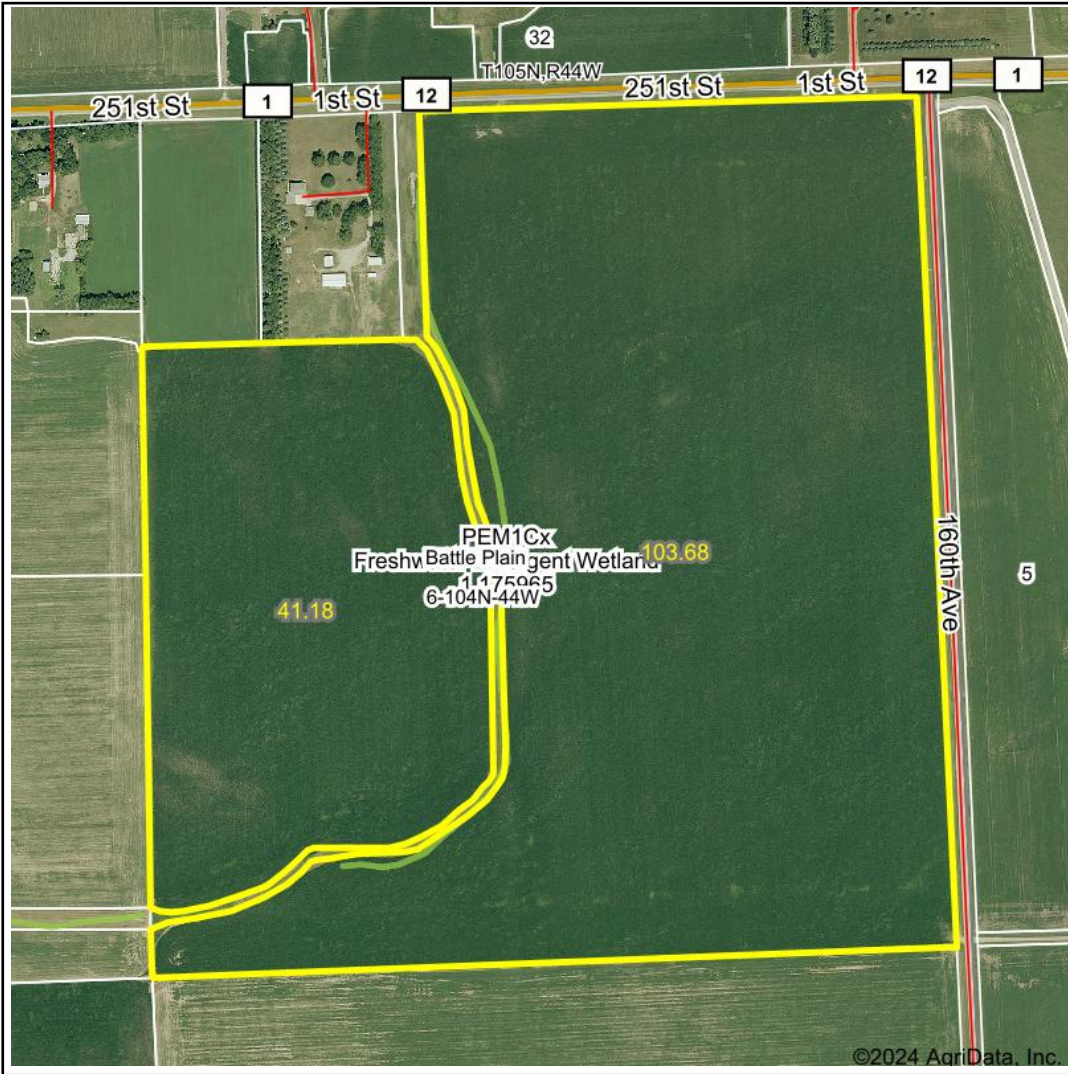

Wetlands Map

State: Minnesota
Location: 6-104N-44W
County: Rock
Township: Battle Plain
Date: 8/15/2024

Maps Provided By: 

© AgriData, Inc. 2023 www.AgriDataInc.com

Classification Code	Type	Acres
PEM1Cx	Freshwater Emergent Wetland	0.78
Total Acres		0.78