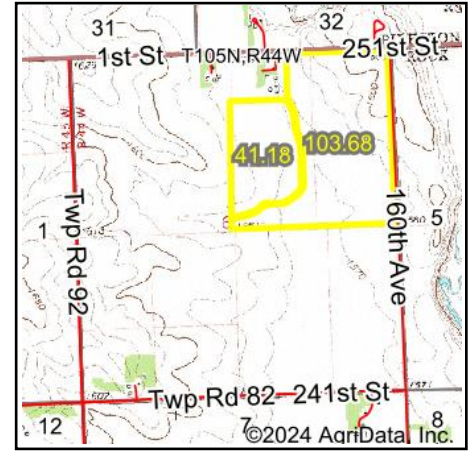

Wetlands Map

State: Minnesota
Location: 6-104N-44W
County: Rock
Township: Battle Plain
Date: 8/15/2024

Maps Provided By: 

© AgriData, Inc. 2023 www.AgriDataInc.com

Classification Code	Type	Acres
PEM1Cx	Freshwater Emergent Wetland	0.78
Total Acres		0.78