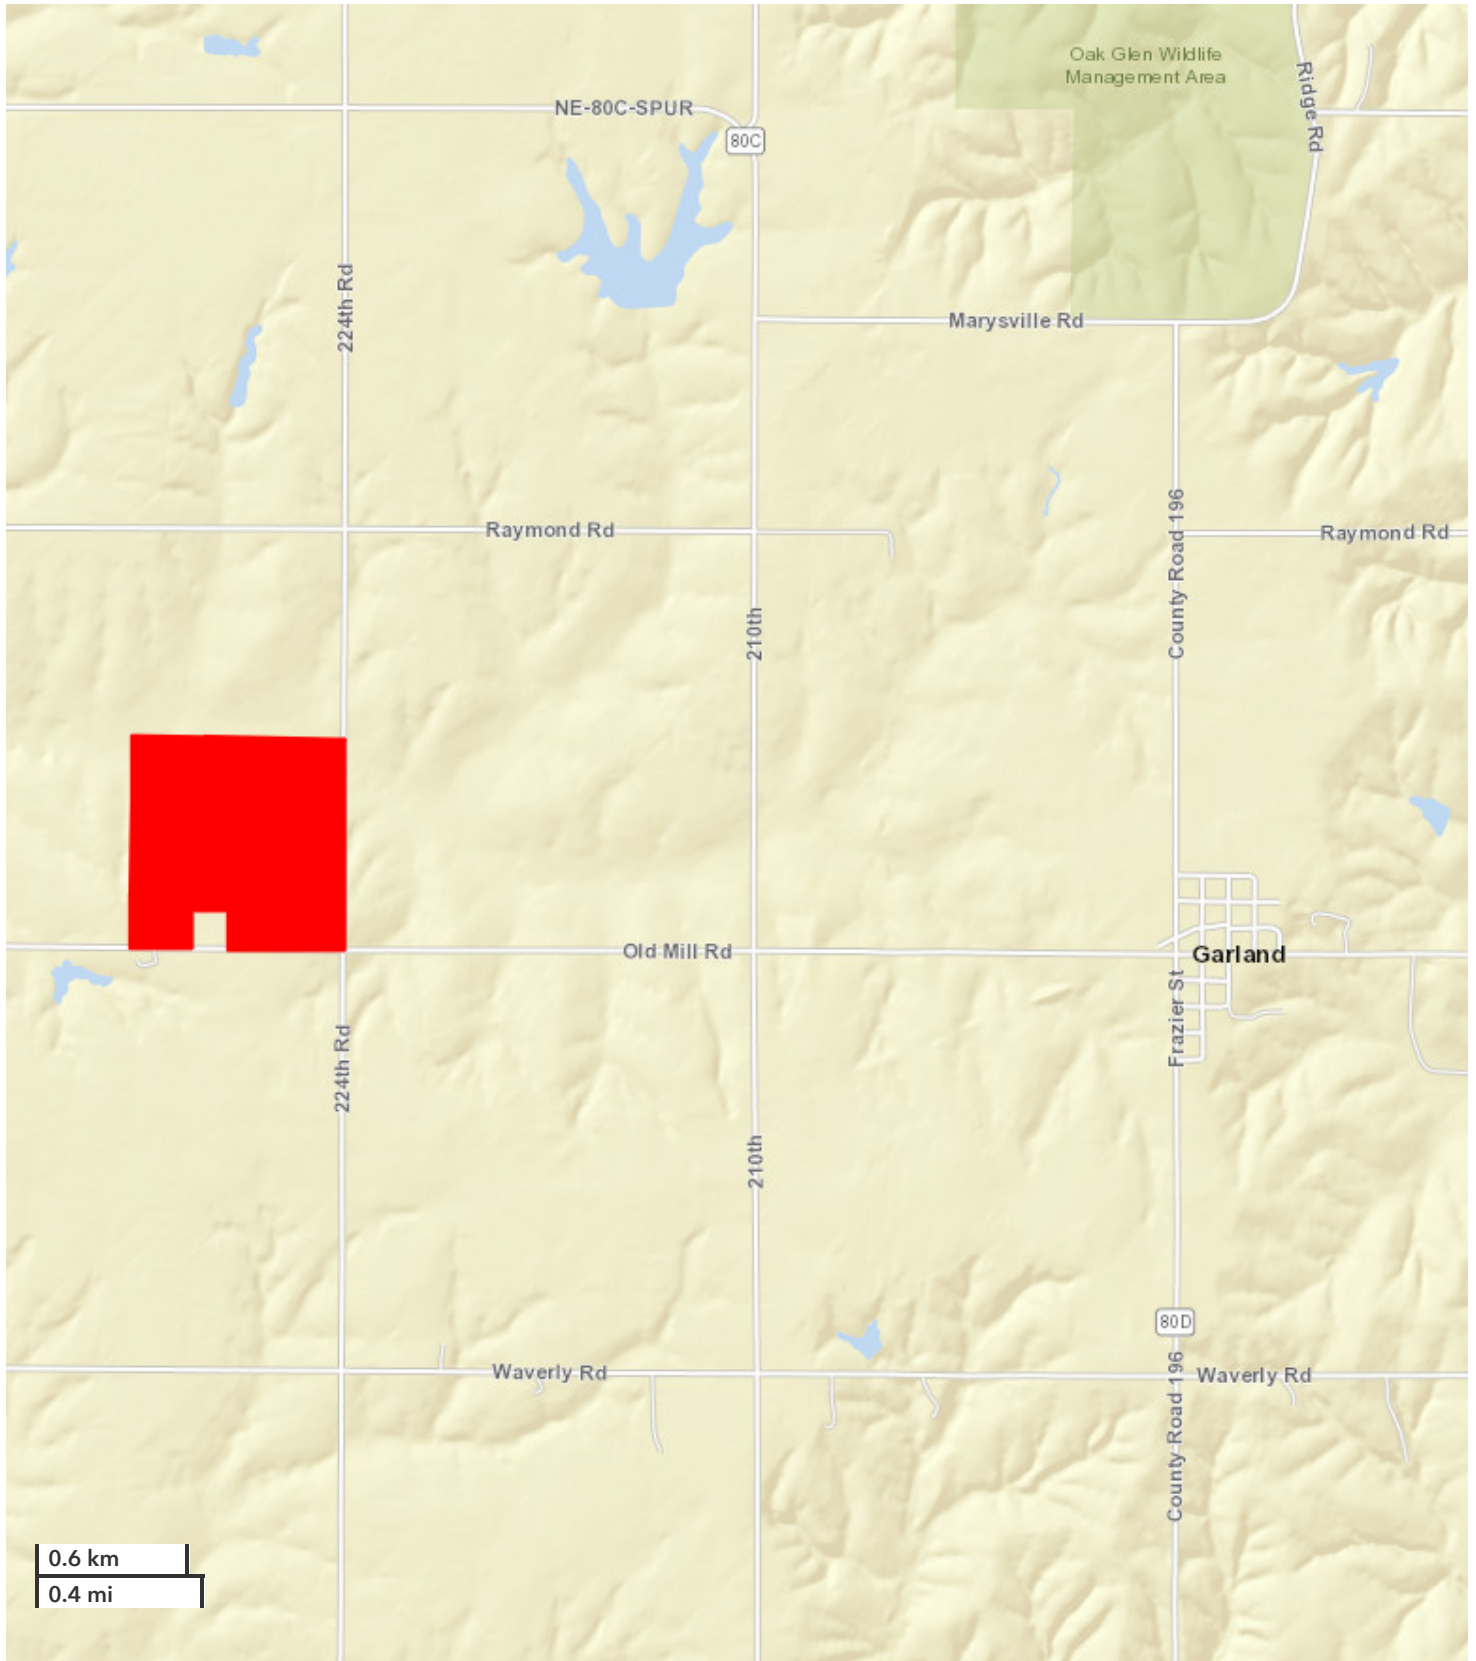

RYAN SCHROETER, ALC, ALC
Land Broker

RRS@NationalLand.com
402-699-4250
402-965-0880

Old Mill Road Farm
Seward County, NE
154.36 +/- Acres
\$1,620,000

All boundary lines noted in pictures, aerials or maps should be considered estimates and not relied on as legal documents or descriptions.