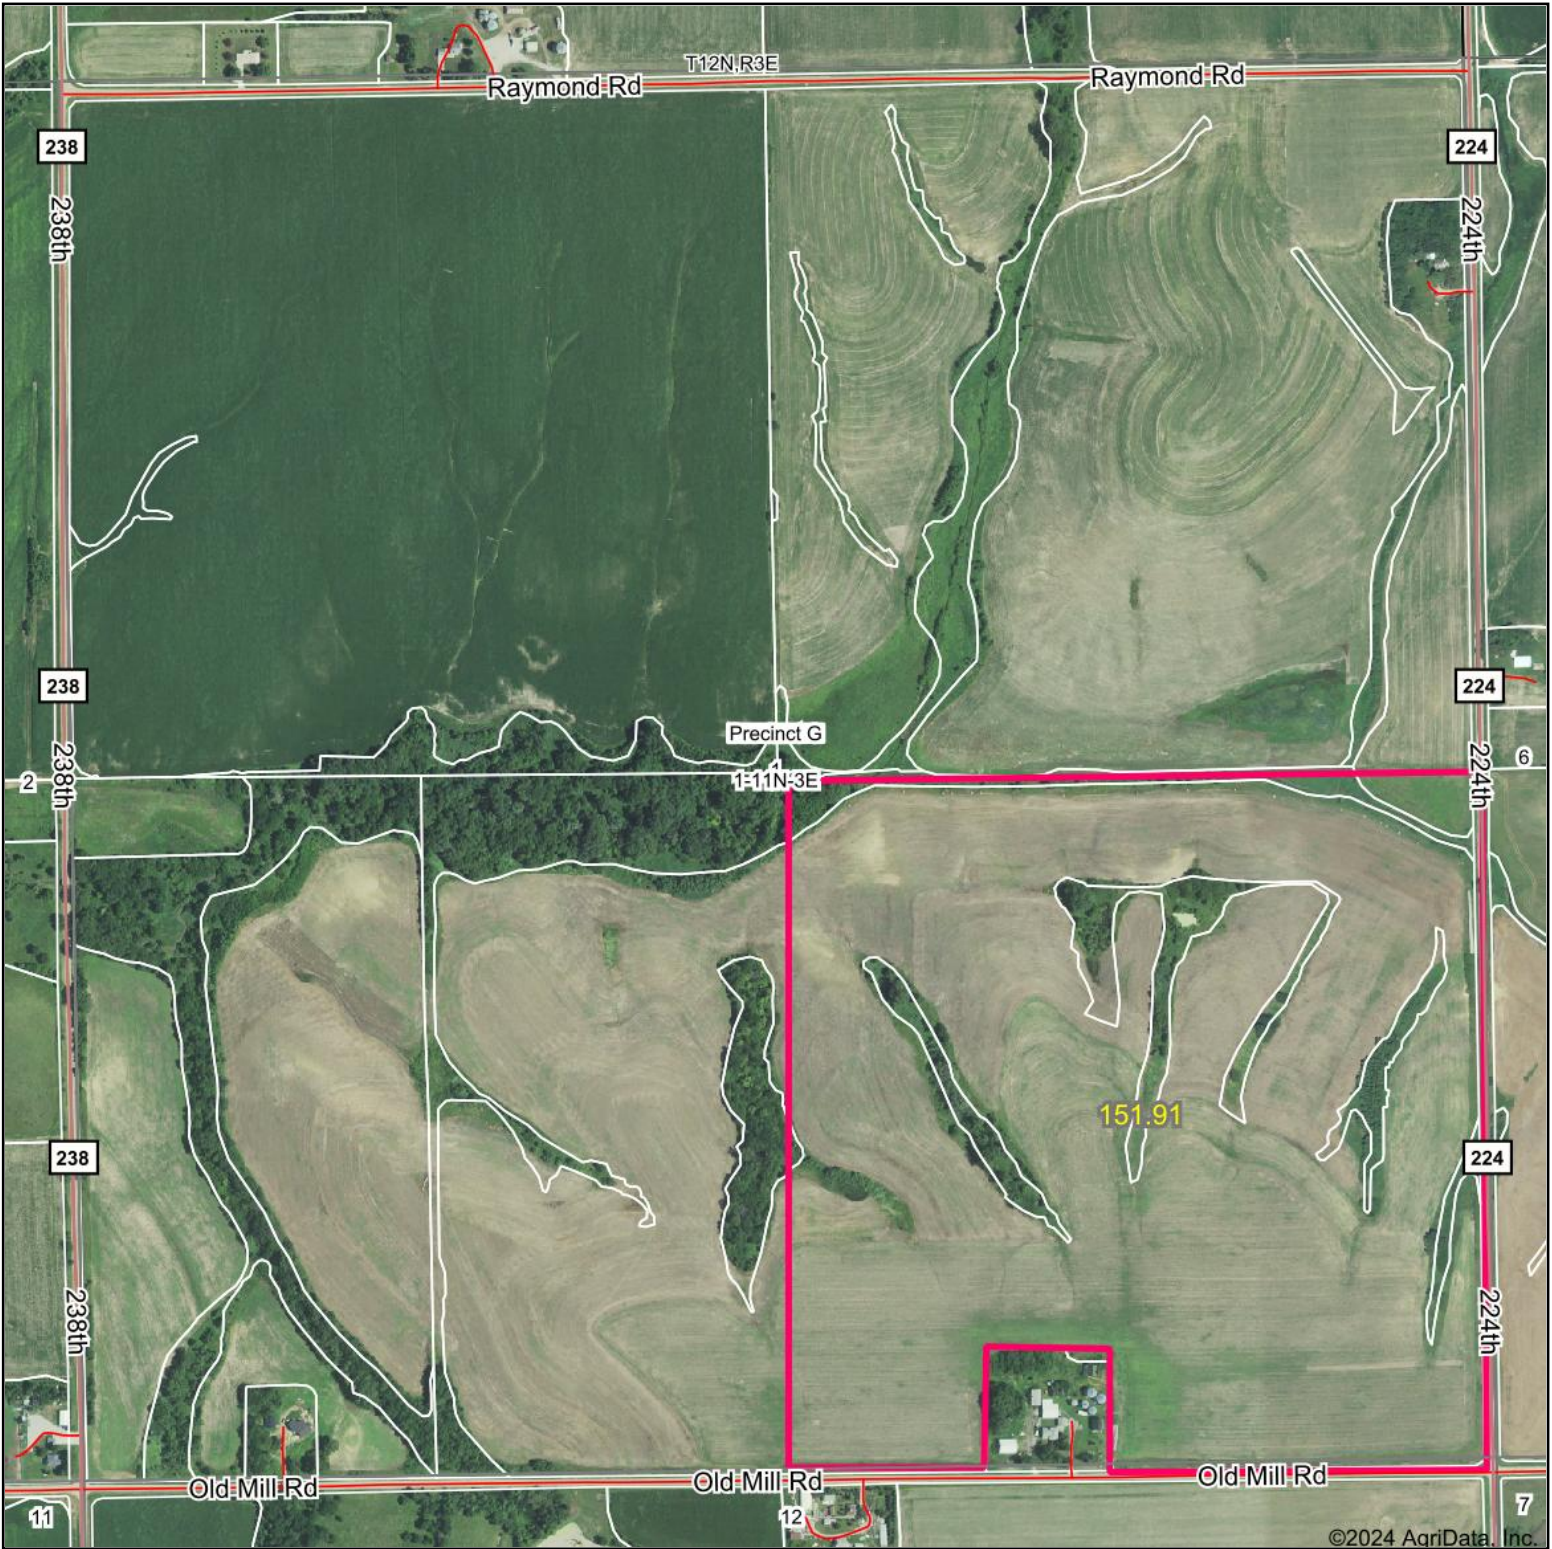

Aerial Map

©2024 AgriData, Inc.

Boundary Center: 40° 56.9045', -97° 1.7807'

**NATIONAL
LAND
REALTY**

**1-11N-3E
Seward County
Nebraska**

Maps Provided By:
surety
CUSTOMIZED ONLINE MAPPING
© AgriData, Inc. 2023 www.AgriDataInc.com

5/2/2024

Field borders provided by Farm Service Agency as of 5/21/2008.