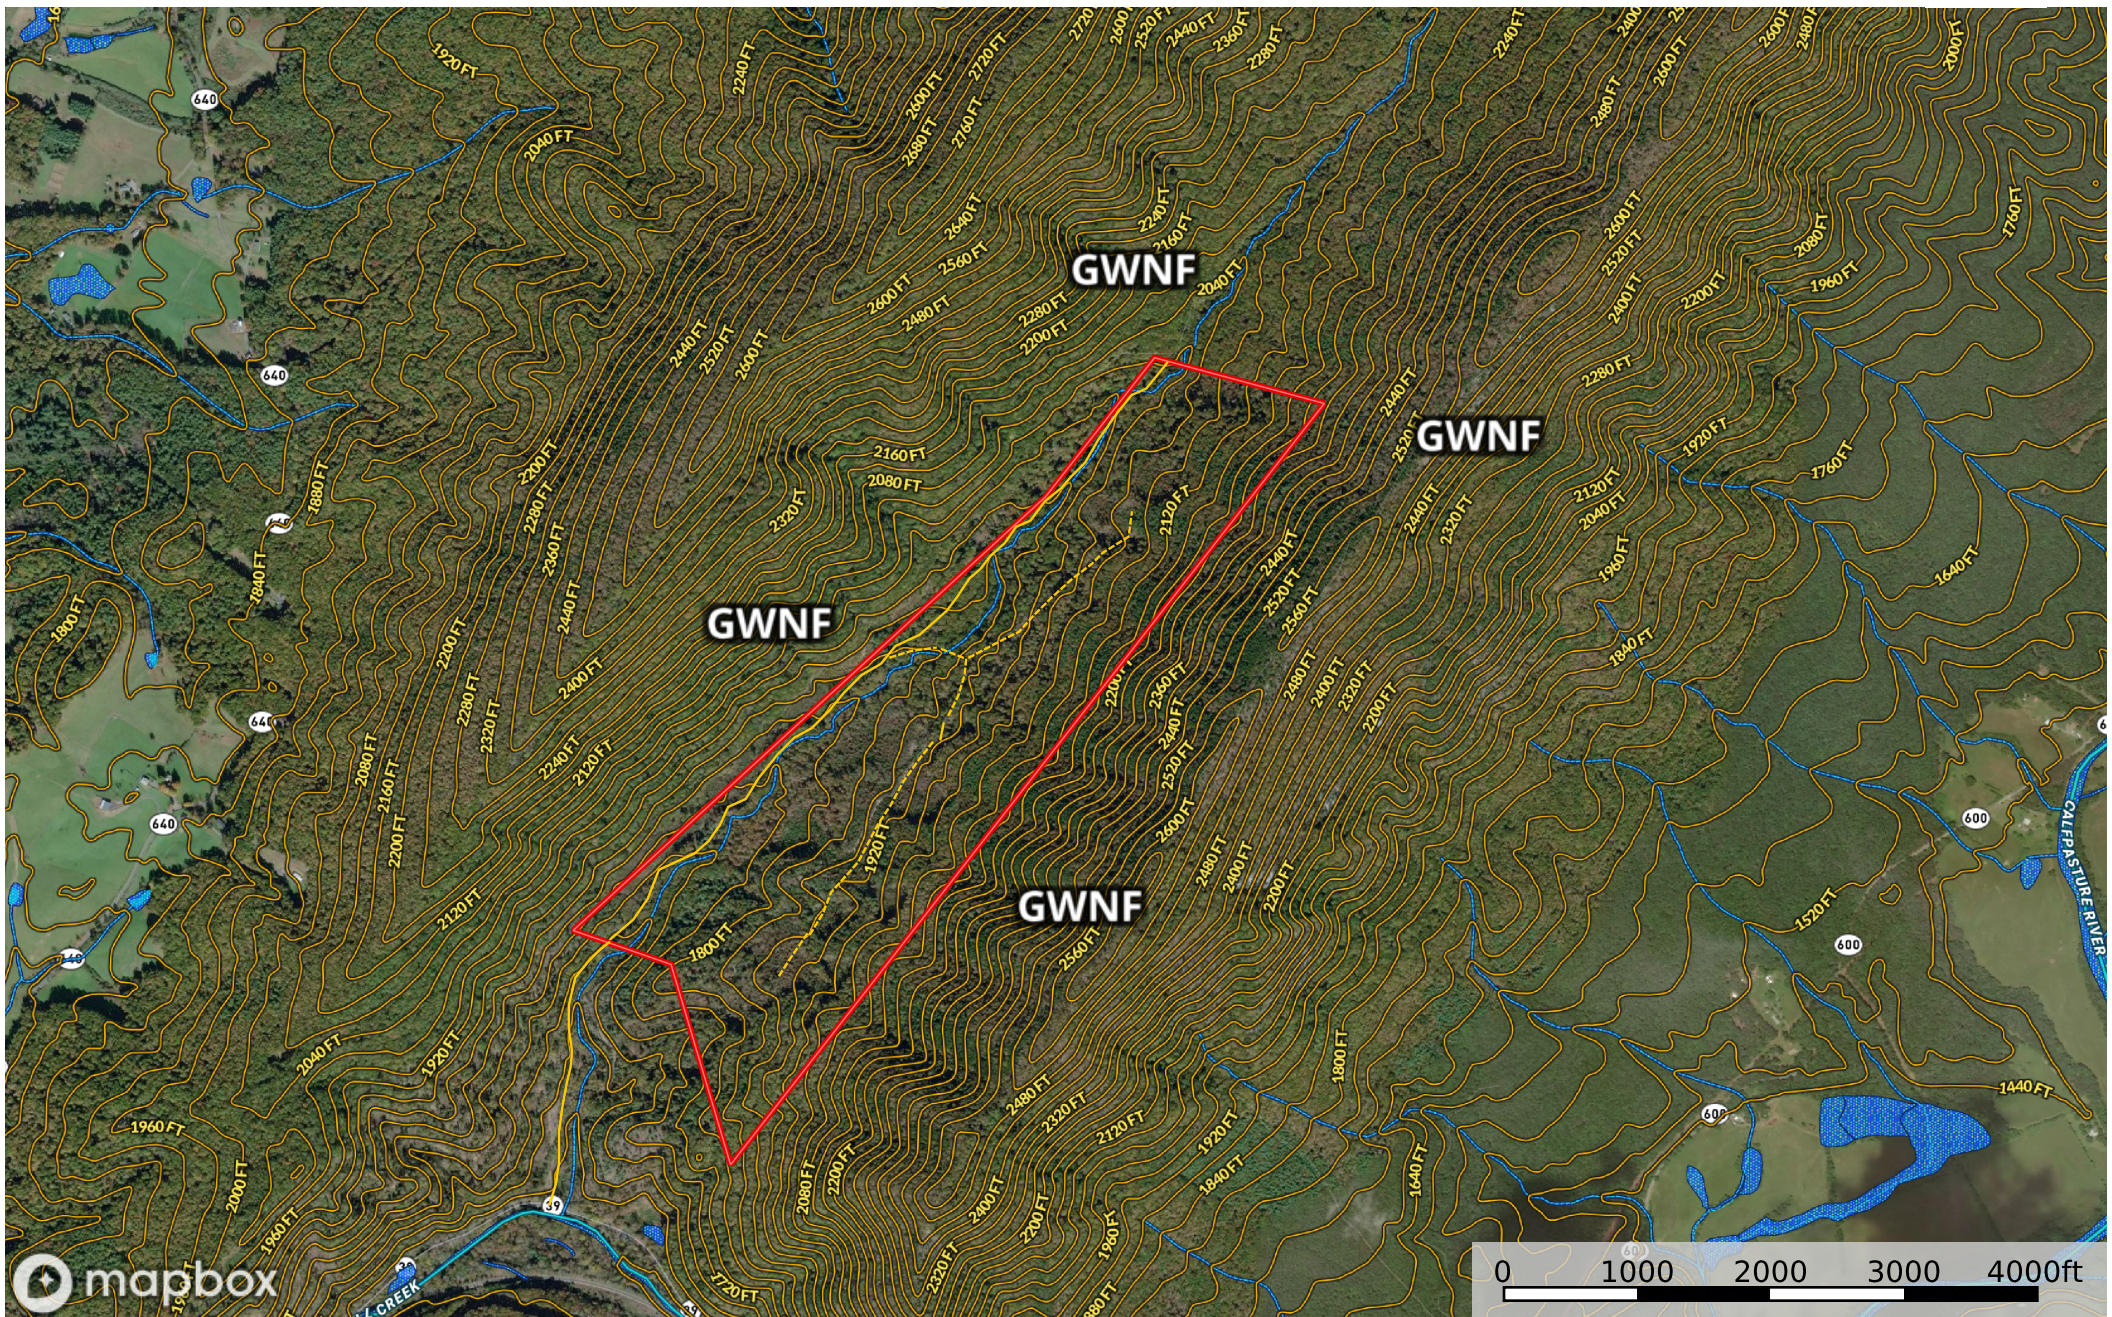

Panther Gap 223 Acres Virginia, AC +/-

- Road / Trail
- Primary Road
- ▭ Boundary
- ▨ Wetlands
- ▨ Riparian
- Stream, Intermittent
- River/Creek
- ▭ Water Body