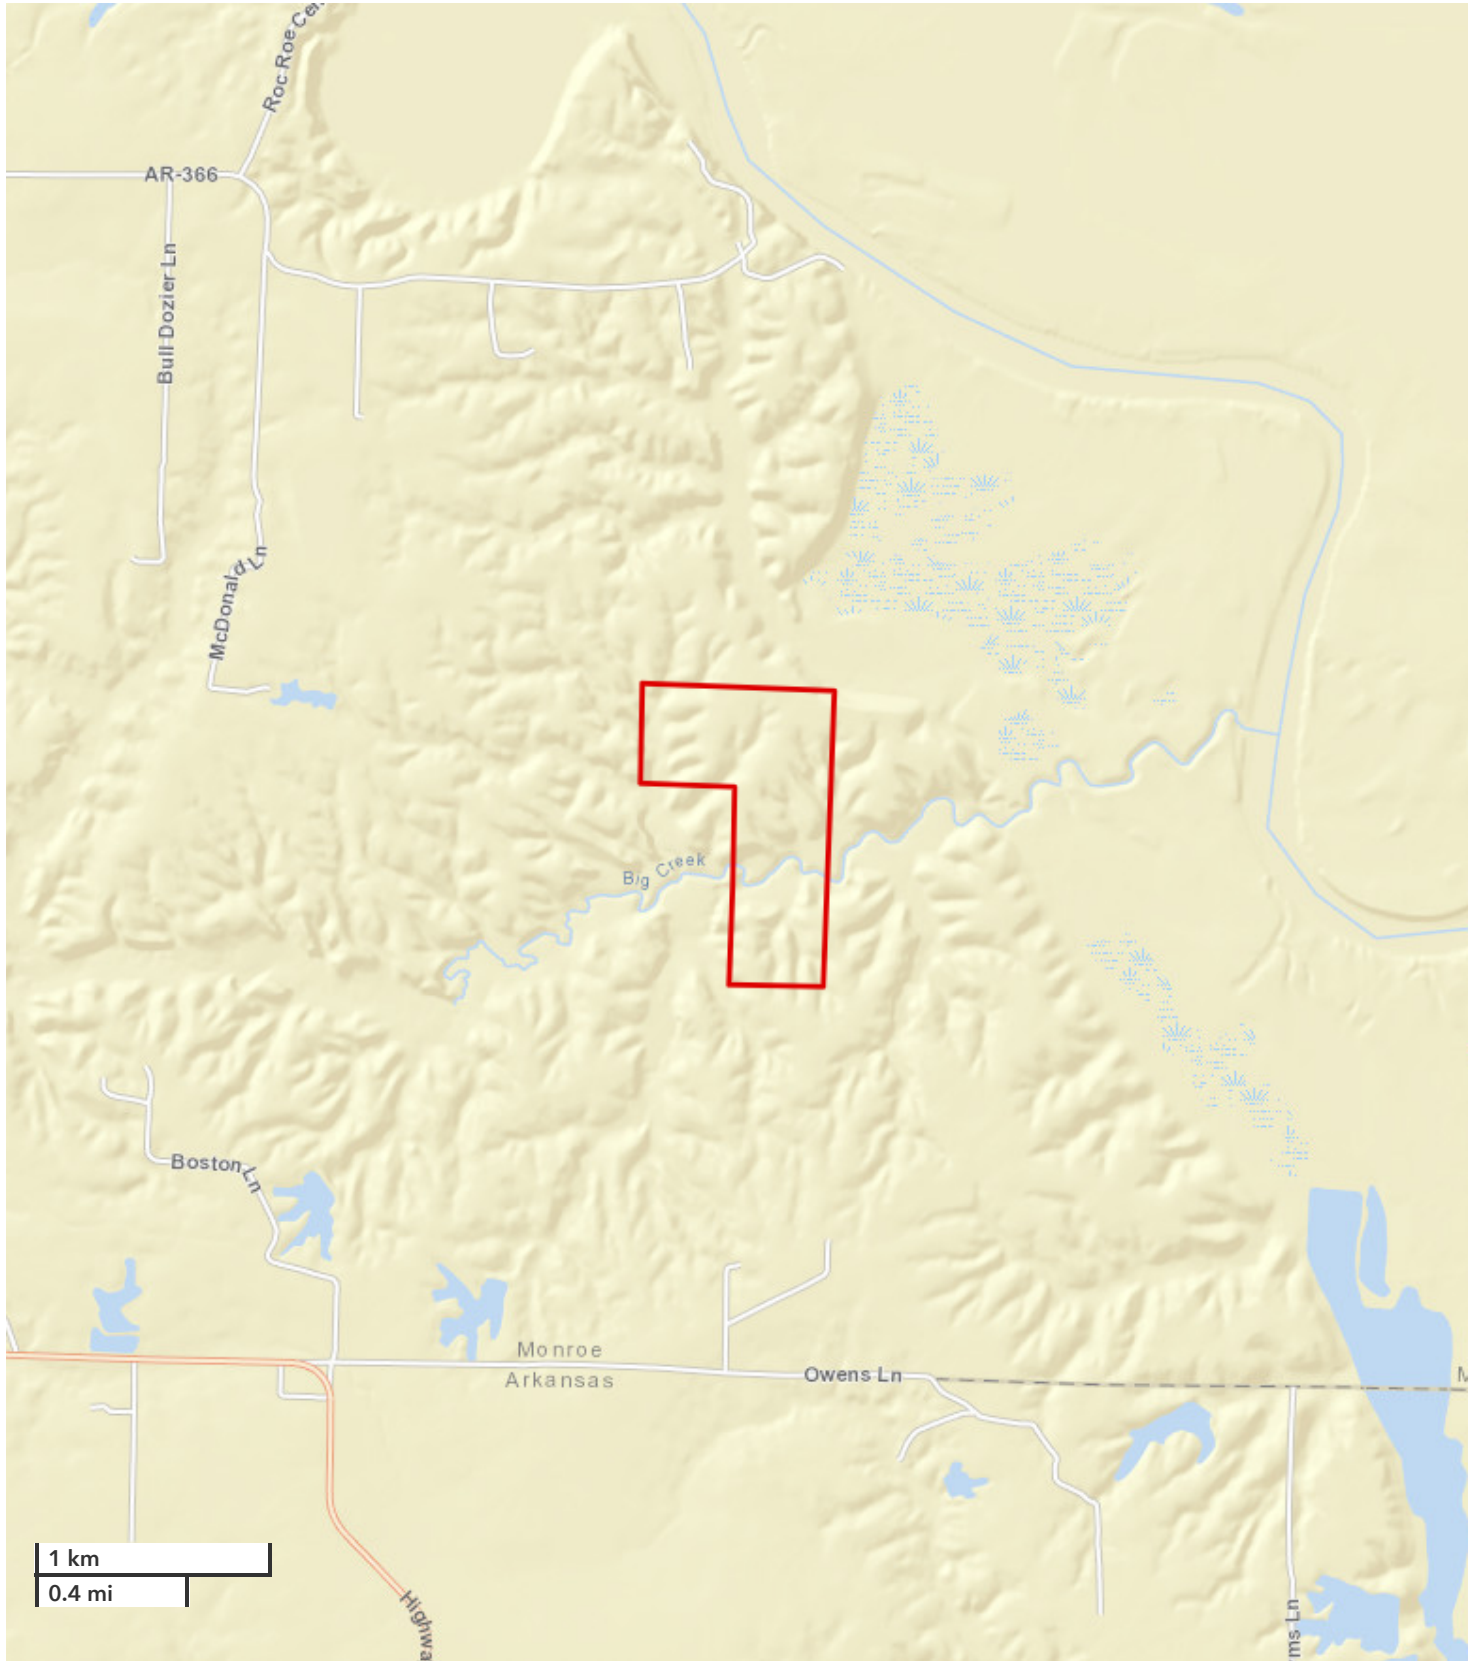

160+/- Acre White River Hardwoods  
Monroe County, AR  
160 +/- Acres (\$3,500/acre)  
\$560,000

All boundary lines noted in pictures, aerials or maps should be considered estimates and not relied on as legal documents or descriptions.