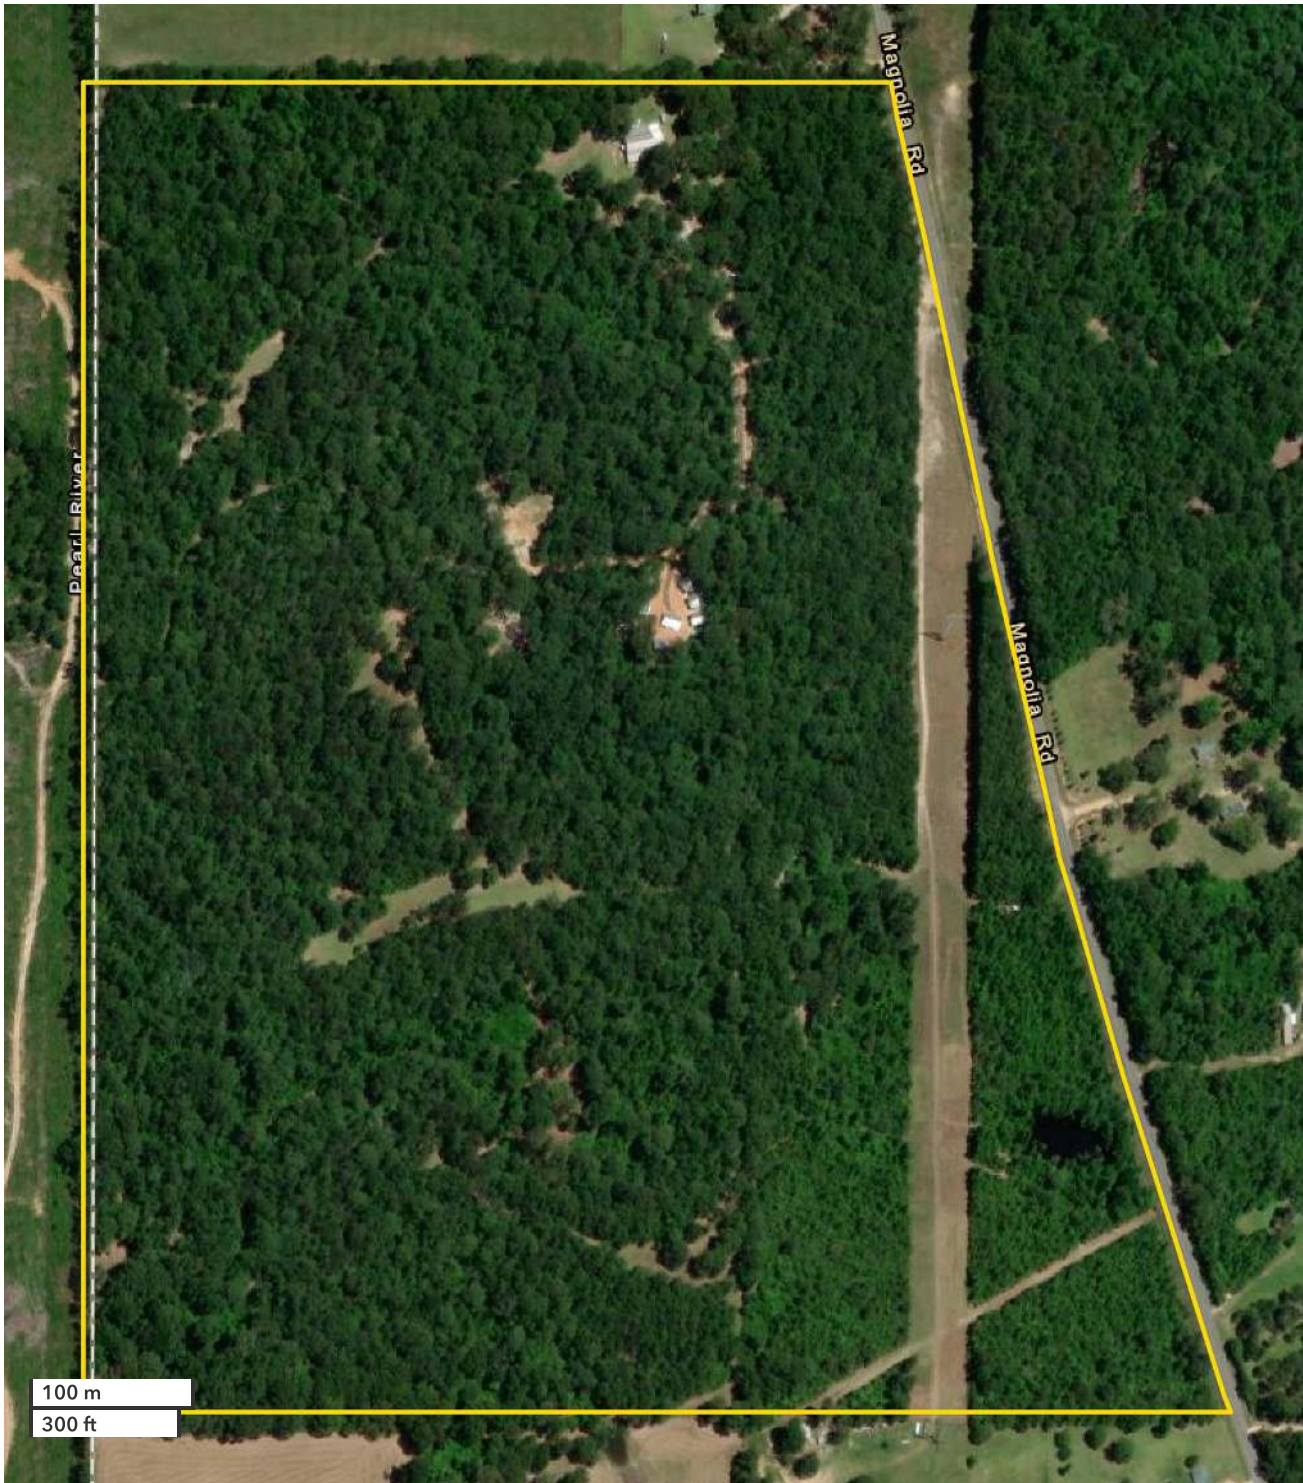

MARK ANDERSON
Land Broker
manderson@nationalland.com
601-596-2207
601-544-5263

Magnolia Events Tract
Stone County, MS
116.33 +/- Acres
\$399,850

All boundary lines noted in pictures, aeriels or maps should be considered estimates and not relied on as legal documents or descriptions.