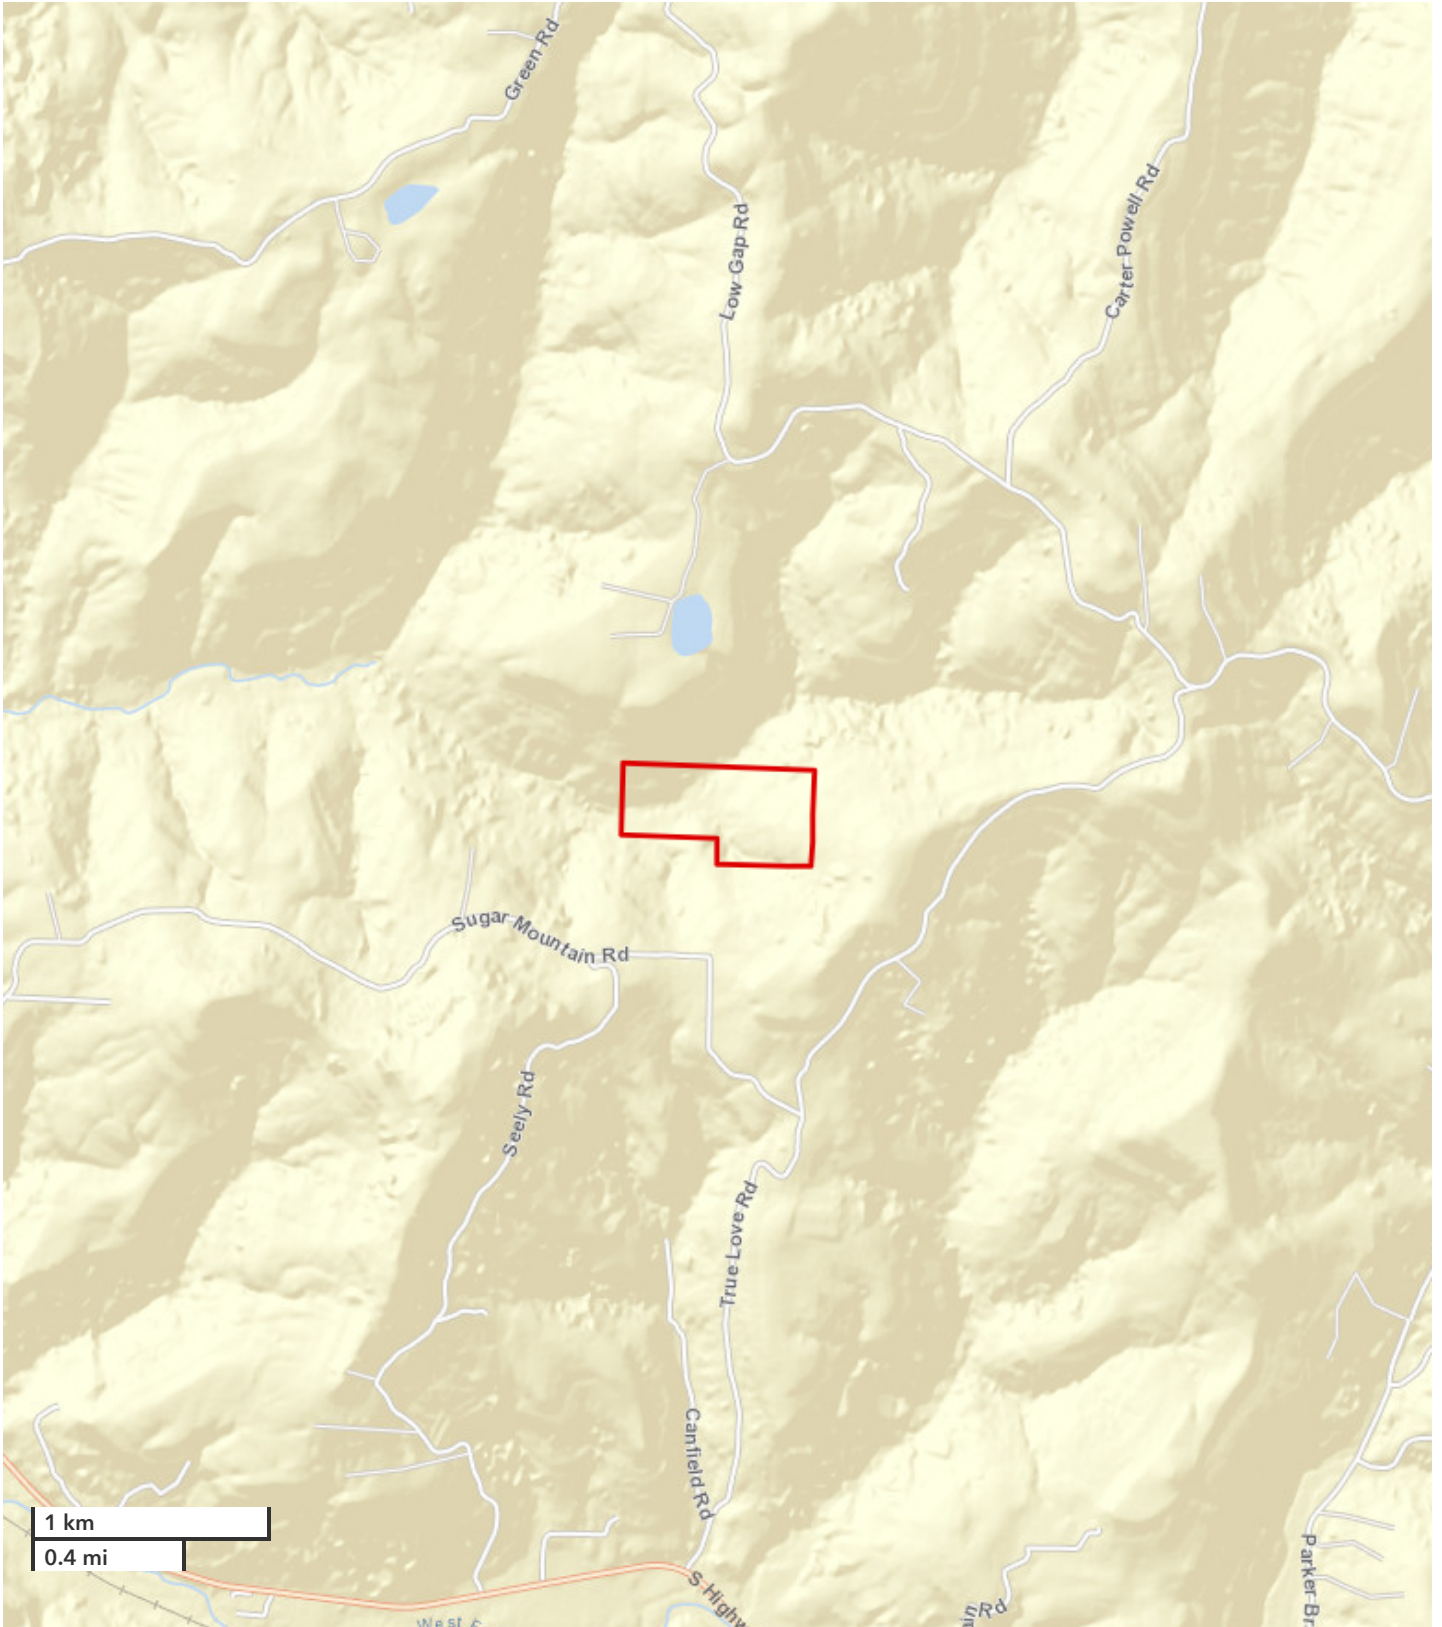

70+/- Acre Boston Mountain Retreat  
Washington County, AR  
70 +/- Acres (\$5,857/acre)  
\$410,000

All boundary lines noted in pictures, aeriels or maps should be considered estimates and not relied on as legal documents or descriptions.