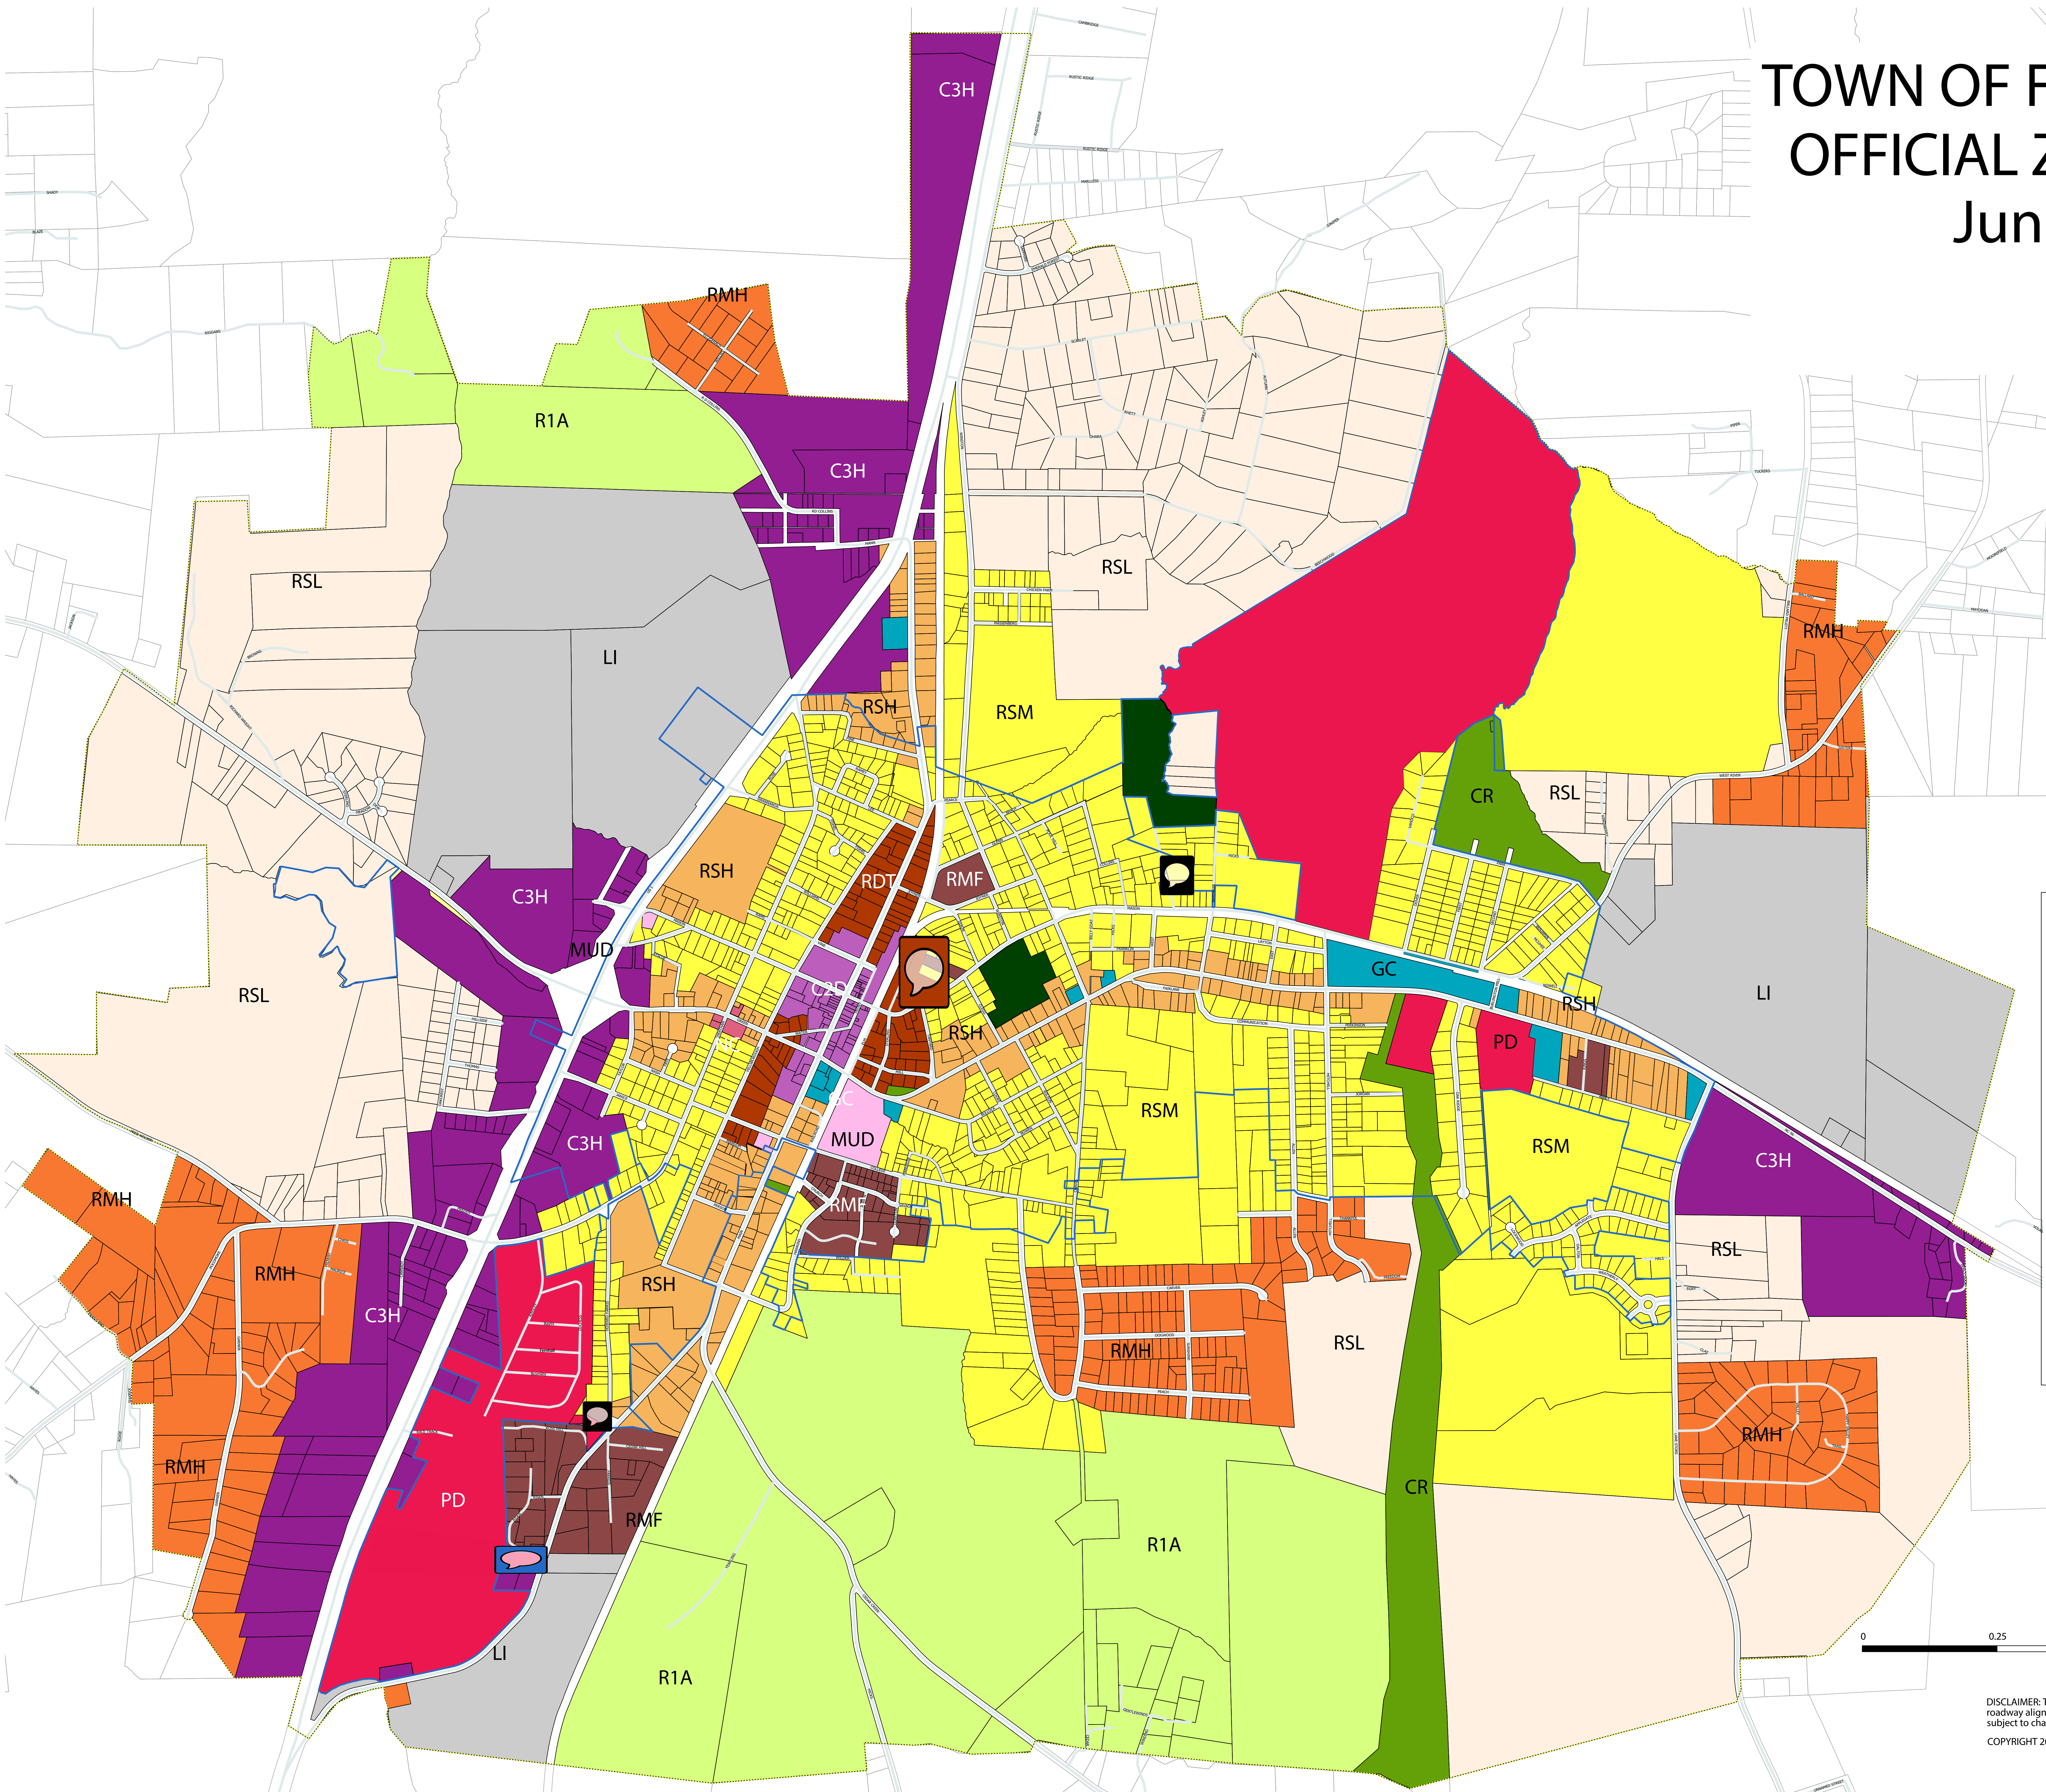

TOWN OF FRANKLINTON OFFICIAL ZONING MAP June 2021

LEGEND

- Town Boundary
- ETJ
- County Planning Jurisdiction

Zoning Districts

R1A	PD
RSL	GC
RSM	NC
RSH	SMP
RMH	CRI
RDT	
RMF	
MUD	
C2D	
C3H	
LI	
CR