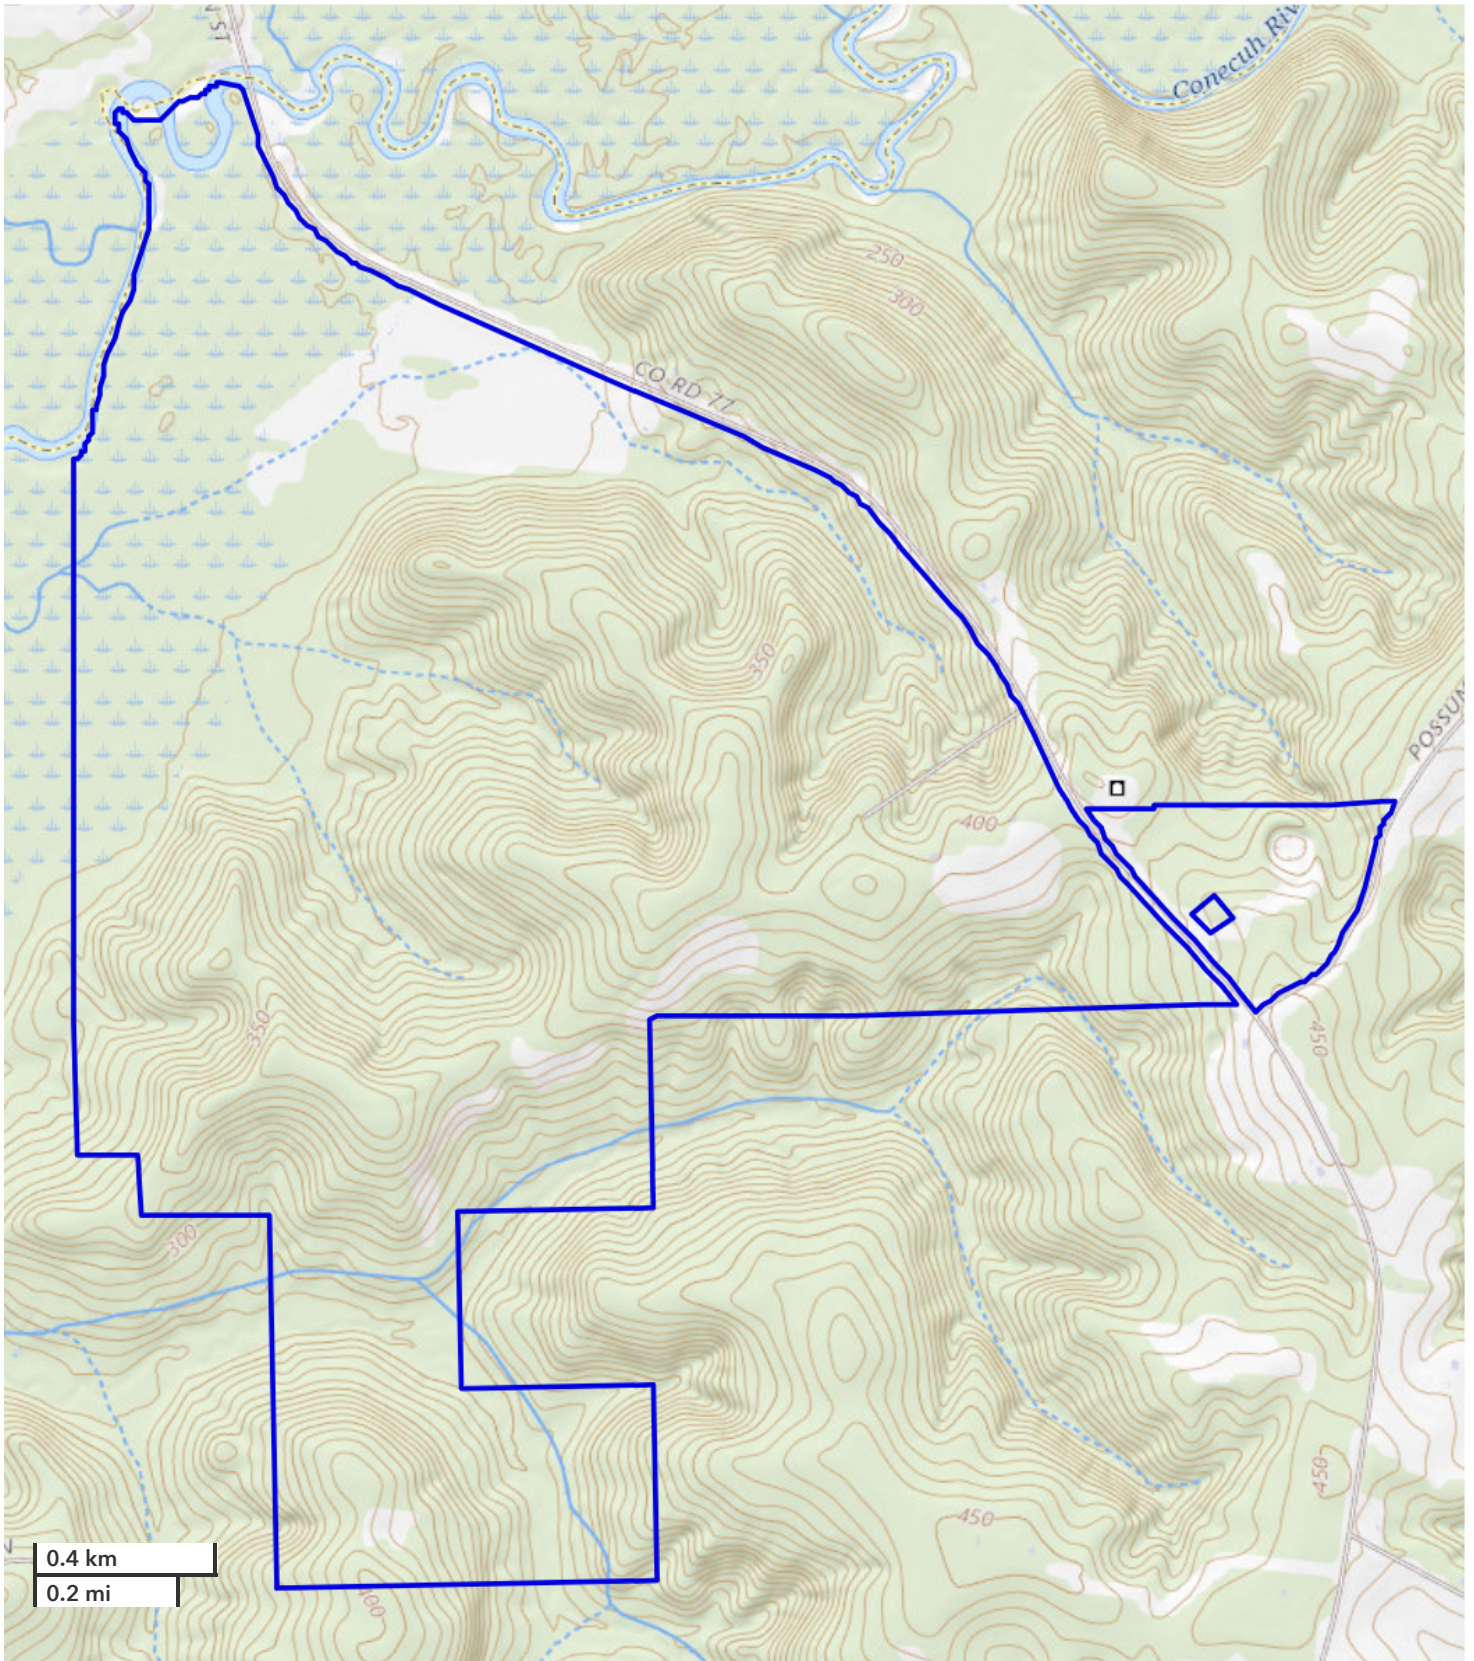

Conecuh Rive Camp Timber & Hunting Retreat  
Covington County, AL  
1,026 +/- Acres

*All boundary lines noted in pictures, aerials or maps should be considered estimates and not relied on as legal documents or descriptions.*