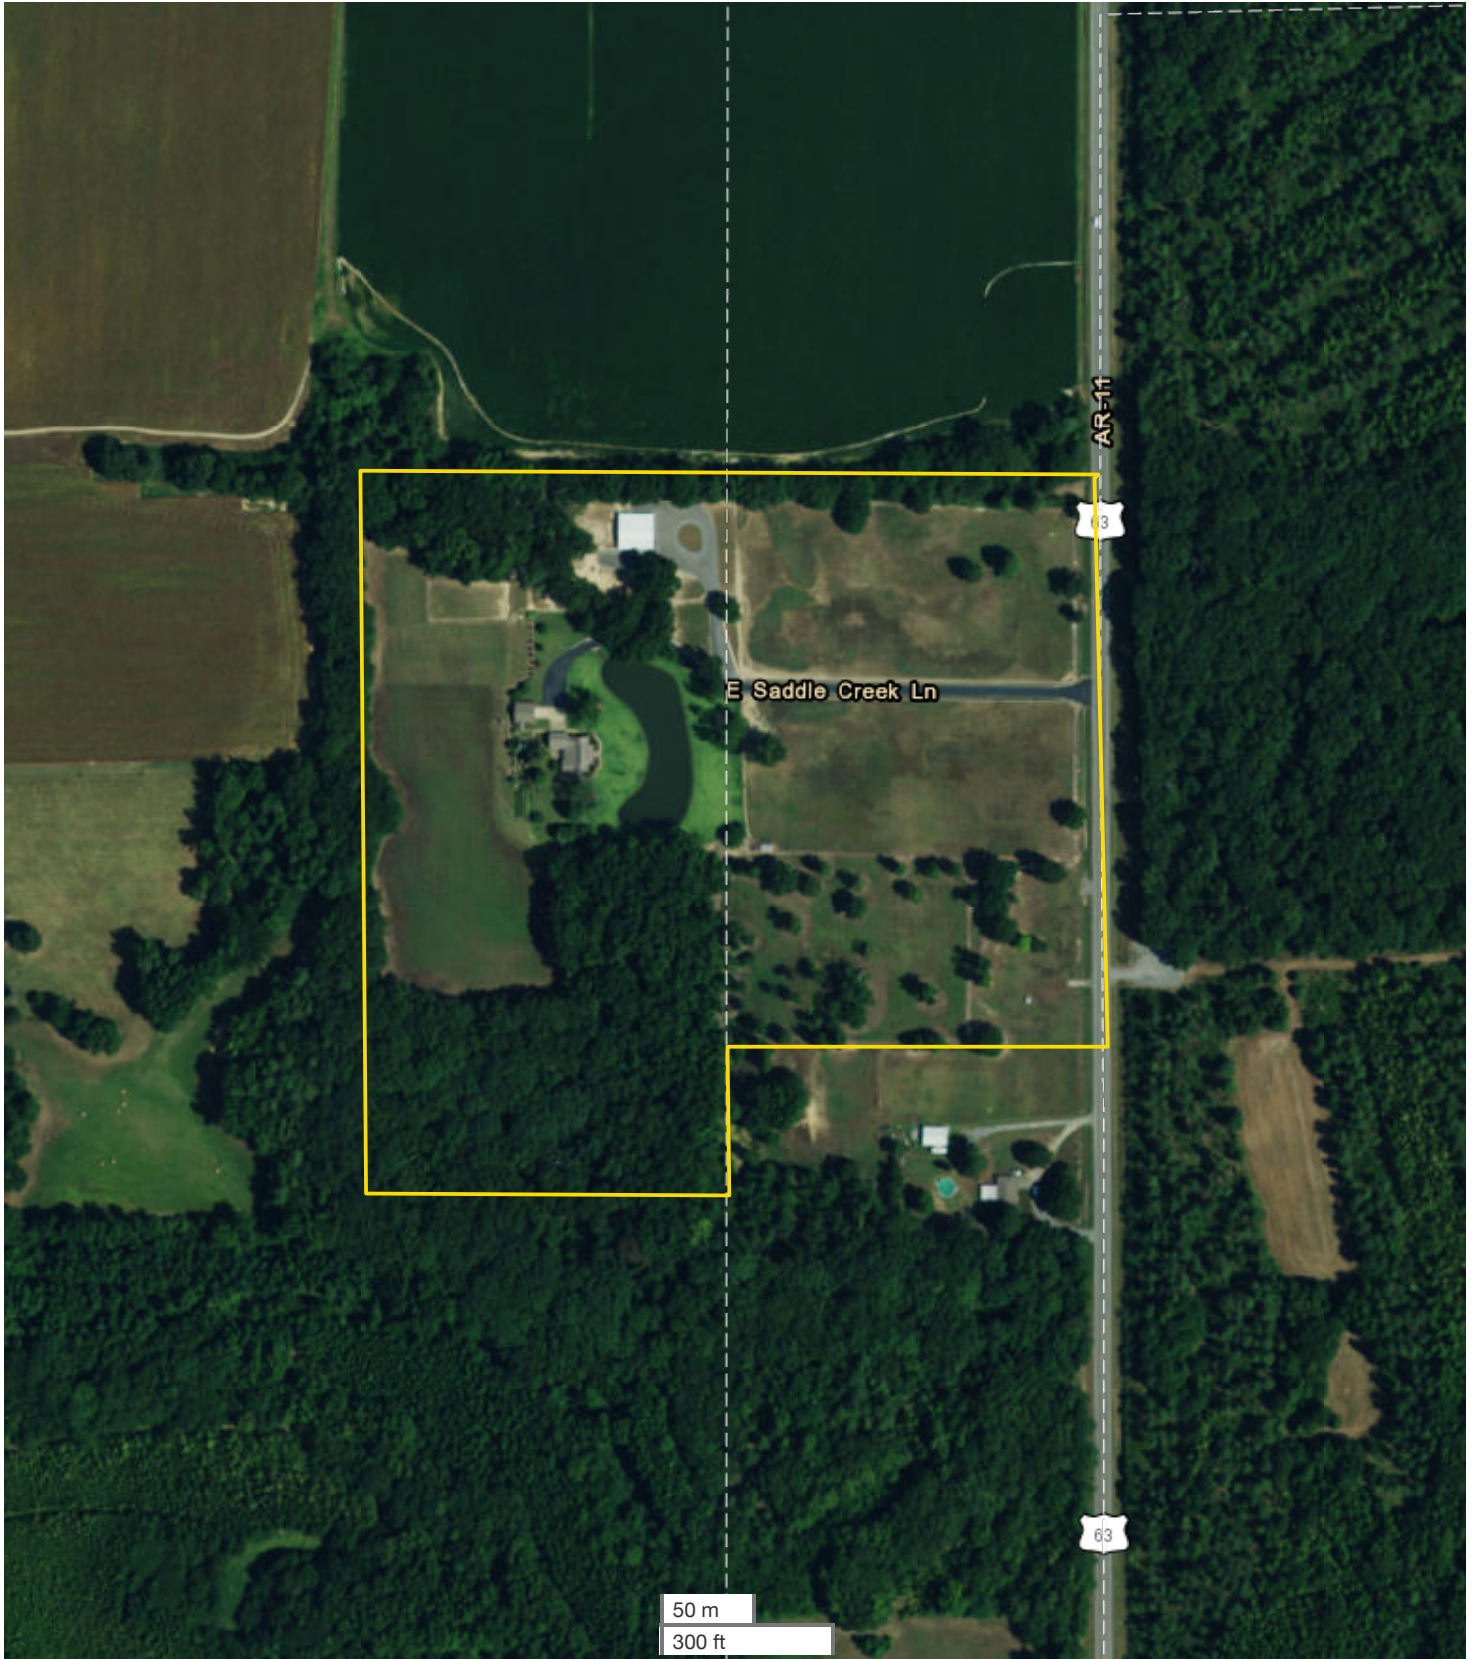

CLAY CLAYTON
Land Professional, Little Rock, AR Office
Cell: 870-830-0343
Office: 501-725-4308
Fax: 501-725-4492
Cclayton@nationalland.com

33 Acre House and Horse Farm
Prairie County, AR
33 +/- Acres
\$778,500

All boundary lines noted in pictures, aerials or maps should be considered estimates and not relied on as legal documents or descriptions.