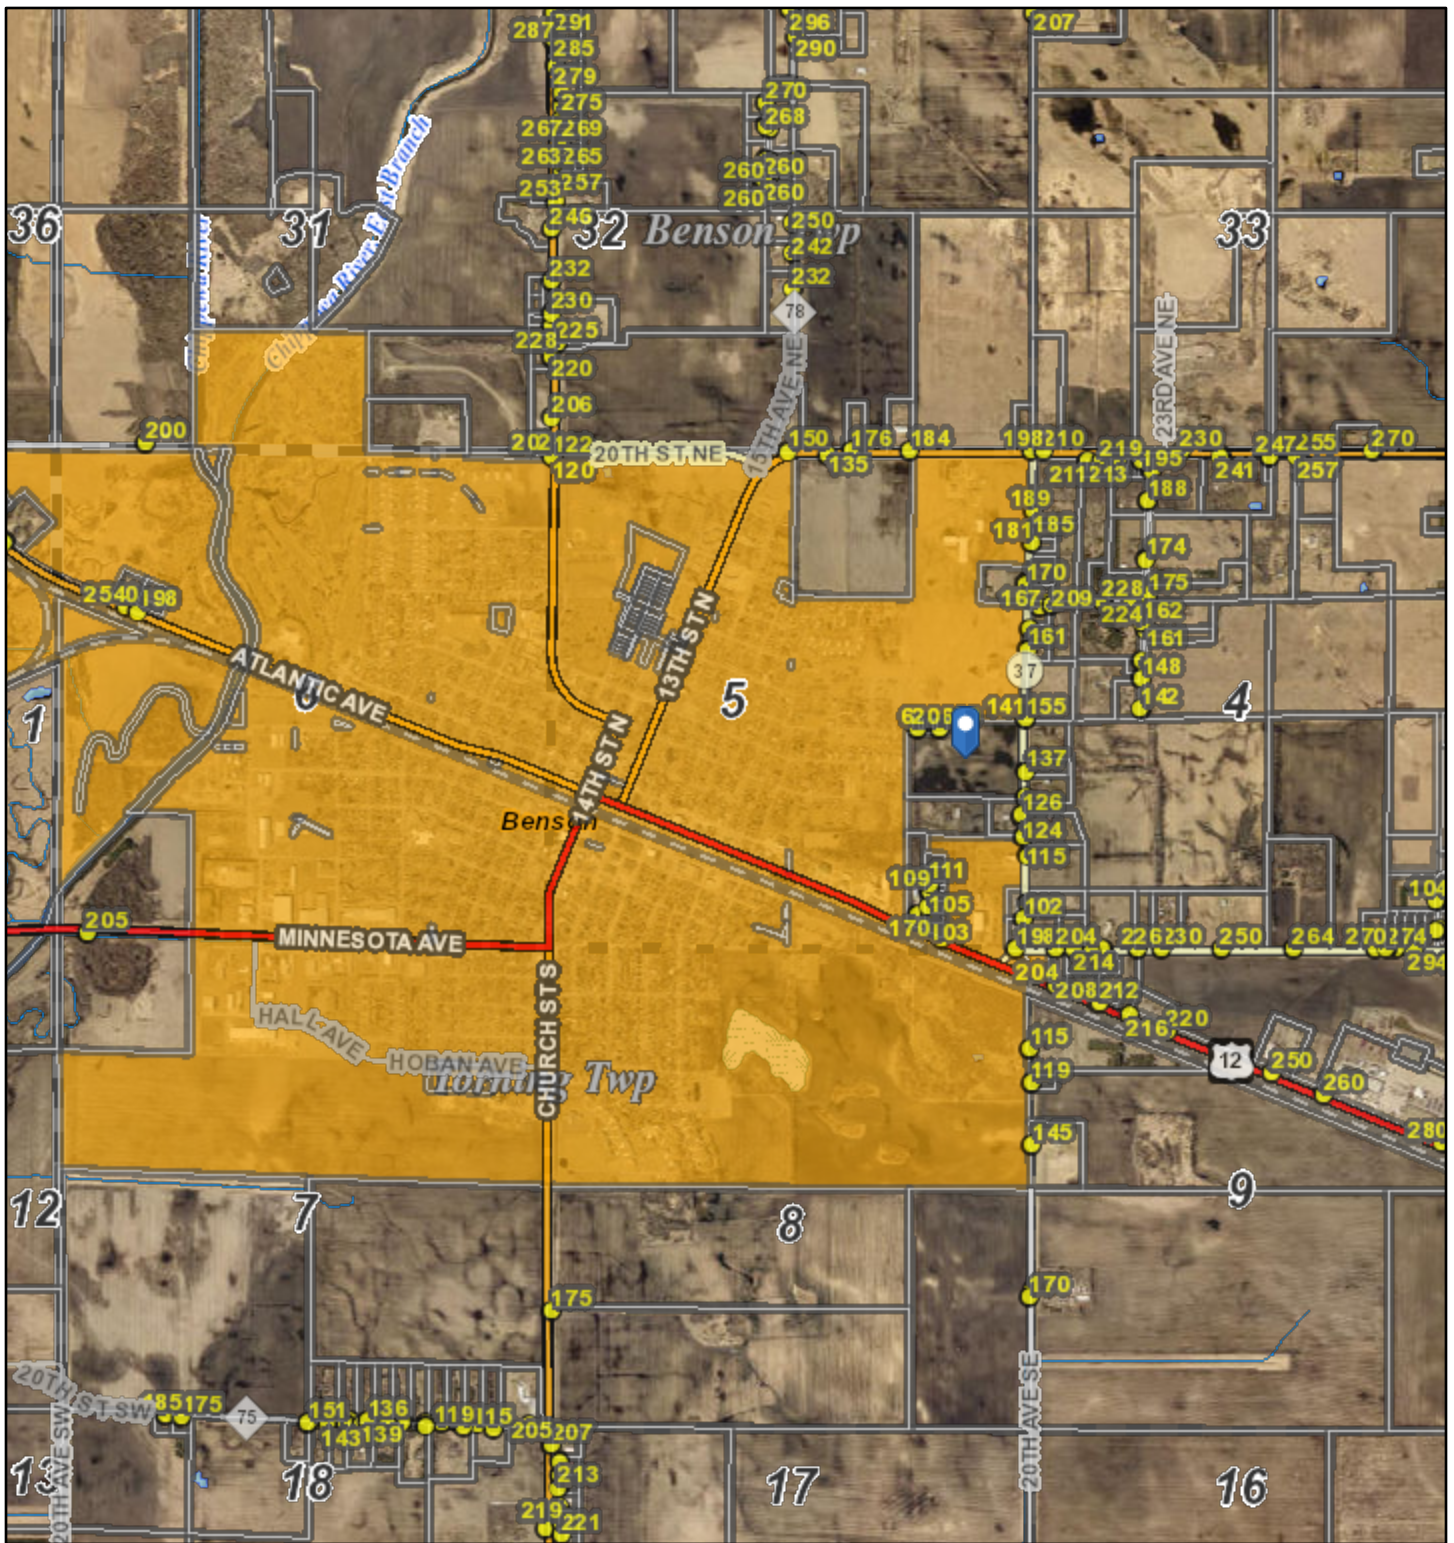

Location Map Showing Proximity to Benson, MN

5/24/2021, 4:54:47 PM

1:36,112

- Railroad
- Township Road
- County Road
- County Highway
- US & State Highways
- US Highway
- MN Highway
- Rural Address Points
- Address Labels
- Townships
- Section Lines
- Section Labels
- Current City Limits