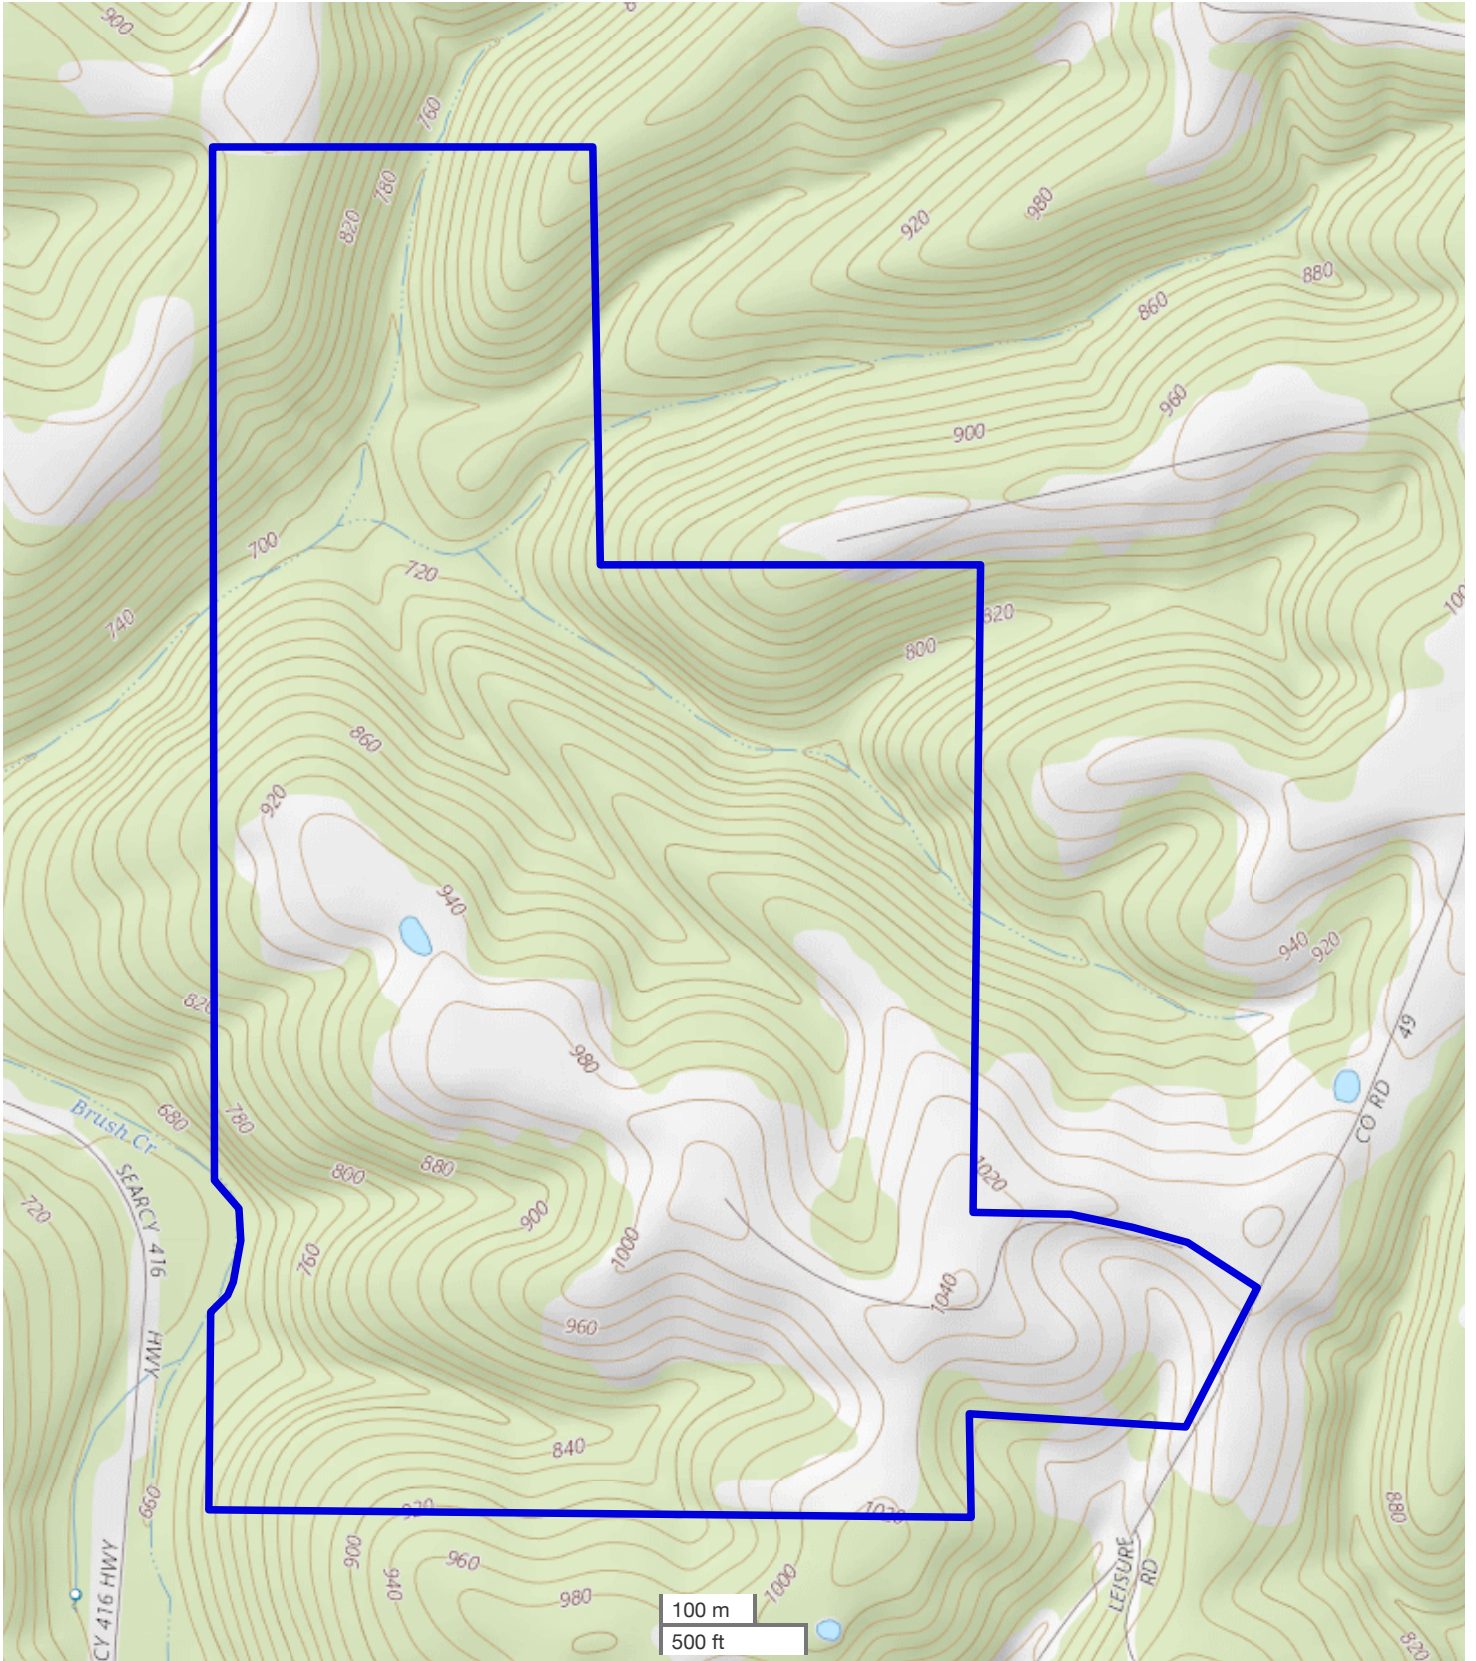

JERAMY STEPHENS, ALC  
Broker/Partner, Little Rock, AR Office  
Cell: 870-672-3250  
Office: 501-725-4308  
Fax: 501-725-4492  
Jstephens@nationalland.com

250 Acres Recreational Land near the Buffalo River  
Searcy County, AR  
250 +/- Acres (\$1,340/acre)  
\$335,000

All boundary lines noted in pictures, aerials or maps should be considered estimates and not relied on as legal documents or descriptions.